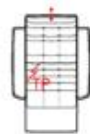

L Length - H Height - D Depth - SH Seat Height - SD Seat Depth

Dimensions refer to maximum sizes of the version with closed mechanism (where available).

dimensions

version code

Description

L 160  
H88 D102 SH40 SD56

2 str with no armr.

L 81  
H88 D162 SH40 SD116

chaise longue

L 101  
H88 D162 SH40 SD116

chaise lon.rhf  
arm fac

L 101  
H88 D162 SH40 SD116

chaise lon.lhf  
arm fac

L 81  
H88 D102 SH40 SD56

chair without  
armr.

L 81  
H42 D95 SH34 SD-  
635

rectangular  
ottoman

L 52  
H42 D95 SH34 SD-  
A93

rectangular small  
ottoman

L 107  
H88 D102 SH40 SD56

chair with

L 107  
H88 D102 SH40 SD56

01872 222 226  
01726 70711  
01208 814 242  
01736 755 700

Measurements expressed in cm

Elements that can be used as self-standing units

Modular elements with no finished side or with only one finished side