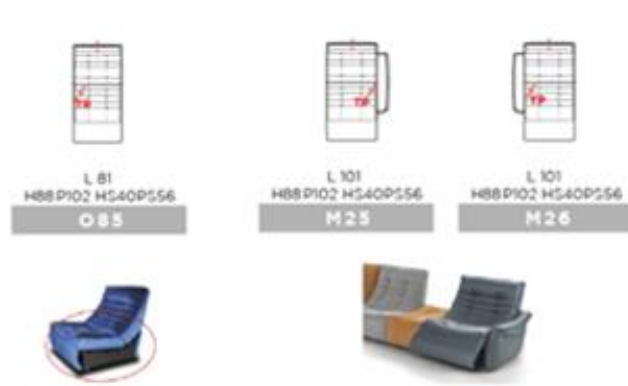

L Length - H Height - D Depth - SH Seat Height - SD Seat Depth

Dimensions refer to maximum sizes of the version with closed mechanism (where available).

dimensions

version code

Description

L 160  
H88 D102 SH40 SD56

01872 222 226  
01726 70711  
01208 814 242  
01736 755 700

Measurements expressed in cm

Elements that can be used as self-standing units

Modular elements with no finished side or with only one finished side