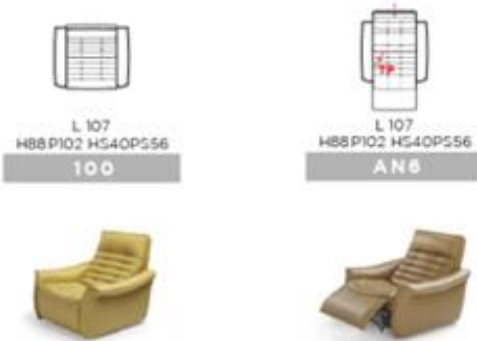

chair

L 101  
H88 D102 SH40 SD56

1 right arm  
facing chair

L 101  
H88 D102 SH40 SD56

1 left arm facing  
chair

Truro  
St Austell  
Wadebridge  
Hayle

Tregolls Road, TR1 1SB  
8 Manfield Way, Holmbush, PL25 3HQ  
Bridgend, PL27 6DA  
4 Fore Street, Copperhouse, TR27 4DY

01872 222 226  
01726 70711  
01208 814 242  
01736 755 700

Measurements expressed in cm

Elements that can be used as self-standing units

Modular elements with no finished side or with only one finished side