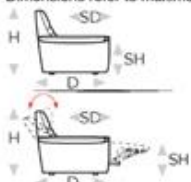

L Length - H Height - D Depth - SH Seat Height - SD Seat Depth

Dimensions refer to maximum sizes of the version with closed mechanism (where available).

dimensions

version code

Description

L 160  
H88 D102 SH40 SD56