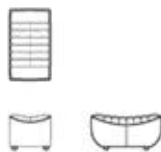

L Length - H Height - D Depth - SH Seat Height - SD Seat Depth

Dimensions refer to maximum sizes of the version with closed mechanism (where available).

dimensions

version code

Description

L 160  
H88 D102 SH40 SD56

2 str with no armr.

L 81  
H88 D162 SH40 SD116

chaise longue

L 101  
H88 D162 SH40 SD116

chaise lon.rhf  
arm fac

L 101  
H88 D162 SH40 SD116

chaise lon.lhf  
arm fac

L 81  
H88 D102 SH40 SD56

chair without  
armr.

L 81  
H42 D95 SH34 SD-  
635

rectangular  
ottoman

L 52  
H42 D95 SH34 SD-  
A93

rectangular small  
ottoman

L 107  
H88 D102 SH40 SD56

chair with

L 107  
H88 D102 SH40 SD56