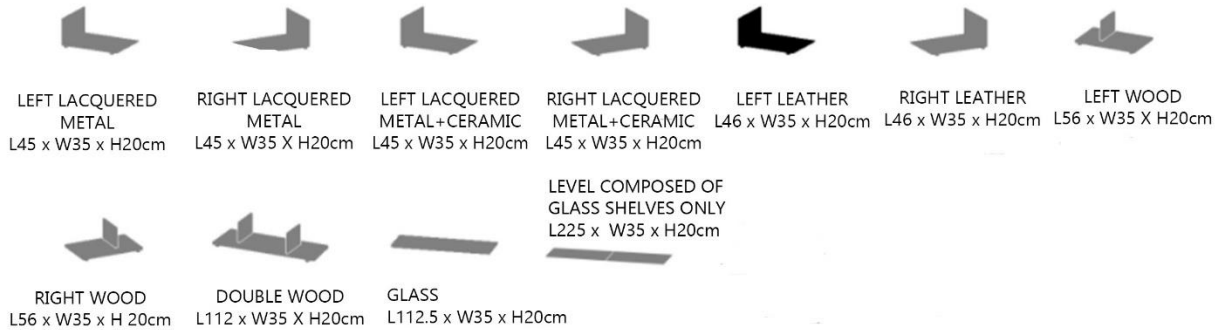

## Lexington bookcase

Bookcase with lacquered Metal frame in choice of finish -  
add shelves made from wood, glass, metal+ceramic or  
leather finishes - in choice of colour

125 x h 182 x 38cm

225 x h 182 x 38cm

325 x h 182 x 38cm

125 x h 182 x 38cm

Lateral modules for bookcase  
with lacquered Metal frame

100 x h 182 x 38cm

Central module for bookcase  
with lacquered Metal frame

Truro	Tregolls Road, TR1 1SB	01872 222 226
St Austell	8 Manfield Way, Holmbush, PL25 3HQ	01726 70711
Wadebridge	Bridgend, PL27 6DA	01208 814 242
Hayle	4 Fore Street, Copperhouse, TR27 4DY	01736 755 700