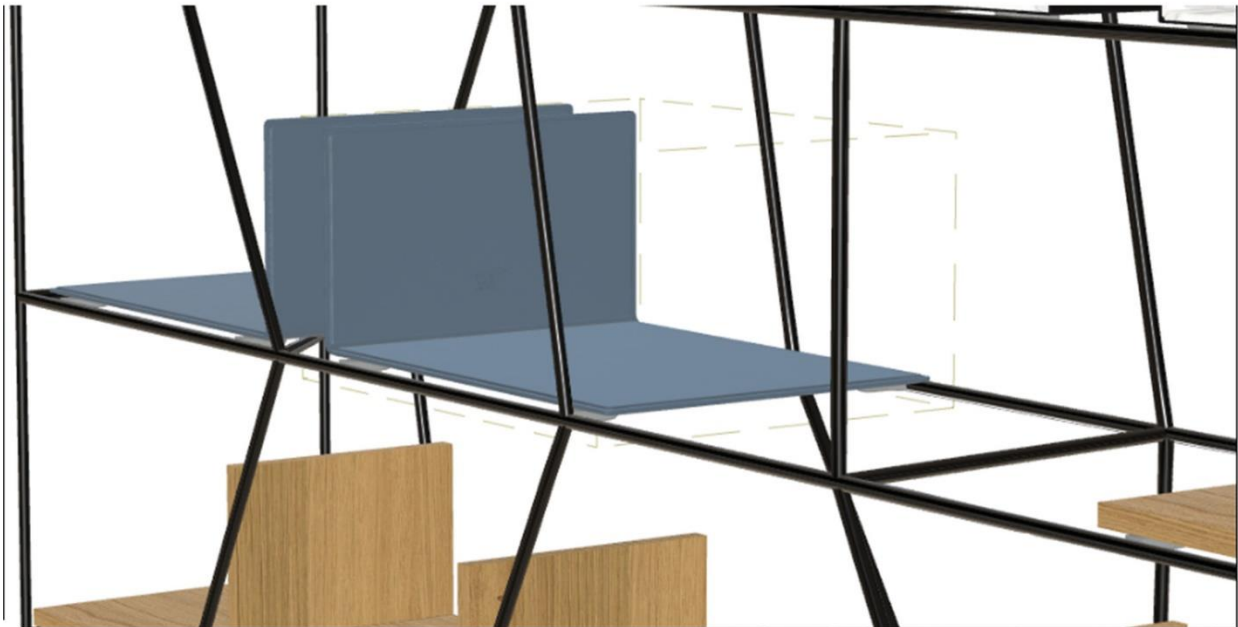

325 x h 182 x 38cm

125 x h 182 x 38cm

Lateral modules for bookcase  
with lacquered Metal frame

100 x h 182 x 38cm

Central module for bookcase  
with lacquered Metal frame

Truro	Tregolls Road, TR1 1SB	01872 222 226
St Austell	8 Manfield Way, Holmbush, PL25 3HQ	01726 70711
Wadebridge	Bridgend, PL27 6DA	01208 814 242
Hayle	4 Fore Street, Copperhouse, TR27 4DY	01736 755 700