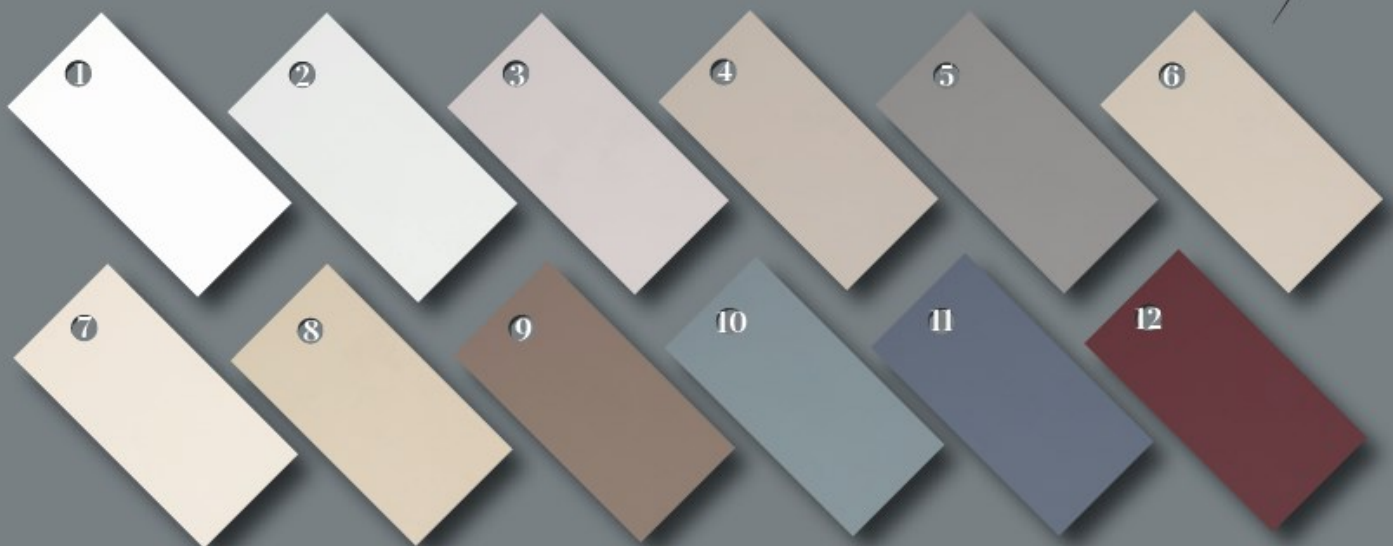

# PICK A FINISH FOR YOUR FURNITURE

## Oak Finish Options - All Matt Lacquered

1. Opaque | 2. Natural | 3. Victorian | 4. Cottage White | 5. Cromford Grey | 6. Midnight Sky

## Paint Colour Options

1. Lily White | 2. Coastal Mist | 3. Cotton | 4. Luxury Grey | 5. Moondust Grey | 6. Cloud |  
7. Stone | 8. Truffle | 9. Pottery Clay | 10. Burrowdale | 11. Portland | 12. Ruby

## Fabric Options

1. Amalfi Linen | 2. Linoso Natural | 3. Linoso Cream | 4. Linoso Cloud | 5. Linoso Mushroom |  
 6. Linoso Feather | 7. Linoso Dove | 8. Linoso Duckegg | 9. Linoso Greg

10. Linoso Linen | 11. Linoso Heather | 12. Linoso Steel | 13. Linoso Linen | 14. Linoso Heather |  
 15. Trinity Ivory | 16. Trinity Mineral | 17. Trinity Midnight | 18. Lucca Dove