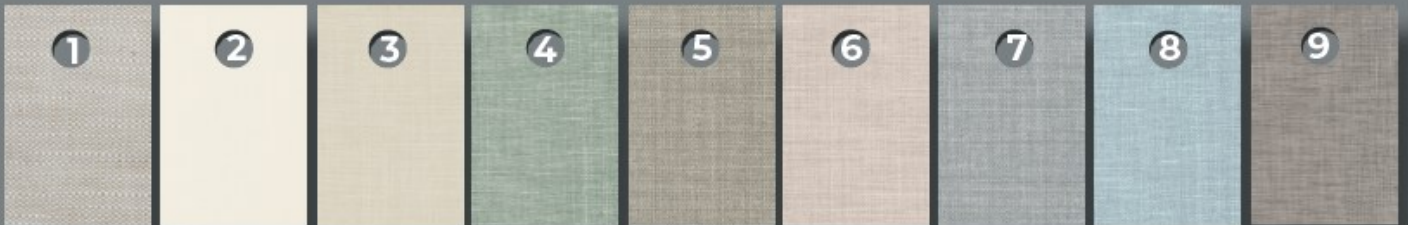

Fabric Options

1. Amalfi Linen | 2. Linoso Natural | 3. Linoso Cream | 4. Linoso Cloud | 5. Linoso Mushroom |
6. Linoso Feather | 7. Linoso Dove | 8. Linoso Duckegg | 9. Linoso Greg