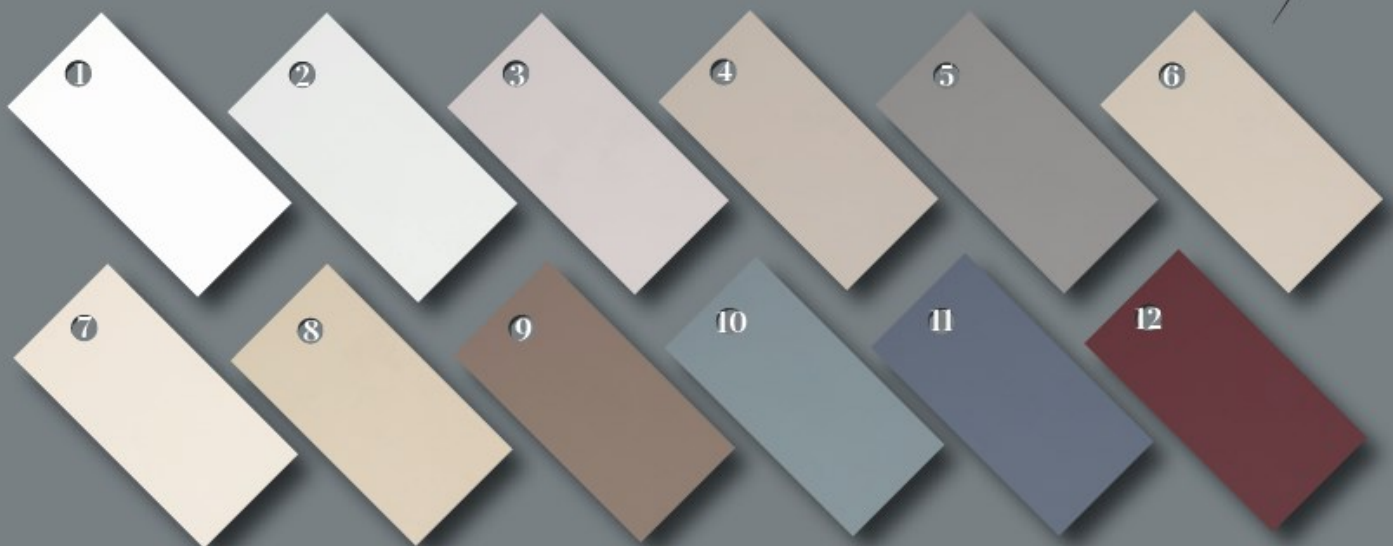

* 4 Drawers

We make all our tops from the highest grade of Solid Oak, not only does this mean they are very hard wearing this also helps our furniture look amazing with a consistence colour

PICK A FINISH FOR YOUR FURNITURE

Oak Finish Options - All Matt Lacquered

1. Opaque | 2. Natural | 3. Victorian | 4. Cottage White | 5. Cromford Grey | 6. Midnight Sky

Paint Colour Options

1. Lily White | 2. Coastal Mist | 3. Cotton | 4. Luxury Grey | 5. Moondust Grey | 6. Cloud |
7. Stone | 8. Truffle | 9. Pottery Clay | 10. Burrowdale | 11. Portland | 12. Ruby

Fabric Options

1. Amalfi Linen | 2. Linoso Natural | 3. Linoso Cream | 4. Linoso Cloud | 5. Linoso Mushroom |
 6. Linoso Feather | 7. Linoso Dove | 8. Linoso Duckegg | 9. Linoso Greg

10. Linoso Linen | 11. Linoso Heather | 12. Linoso Steel | 13. Linoso Linen | 14. Linoso Heather |
 15. Trinity Ivory | 16. Trinity Mineral | 17. Trinity Midnight | 18. Lucca Dove