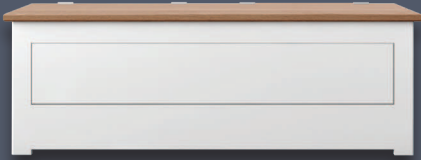

Available in two sizes

MB150 - H 28cm x W 190 cm x D 48cm

MB151 - H 28cm x W 200 cm x D 48cm

MB602A | MB603A

Blanket Box

Available in two sizes

MB602A - H 42cm x W 94 cm x D 51cm

MB603A- H 42cm x W 124 cm x D 51cm