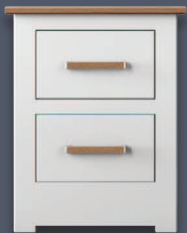

MB206A | MB204A | MB209A

2 Drawer Bedside

Available in three sizes

MB206A - H 60cm x W 38cm x D 36cm

MB204A - H 60cm x W 48cm x D 36cm

MB209A - H 60cm x W 56cm x D 46cm