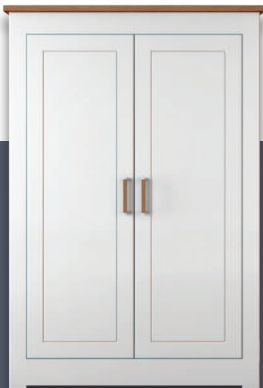

MB409A | MB410A | MB411A | MB412A

1 Door and Drawer Robe

Available in four sizes

MB409A - H 183cm x W 48cm x D 58cm

MB410A - H 183cm x W 72cm x D 58cm

MB411A - H 213cm x W 48cm x D 58cm

MB412A - H 213cm x W 72cm x D 58cm