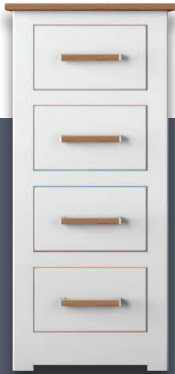

MB313A | MB307A

4 | 5 Drawer Narrow Chest

Available in two sizes

MB313A - H 104cm x W 48cm x D 36cm

MB307A - H 127cm x W 48cm x D 36cm