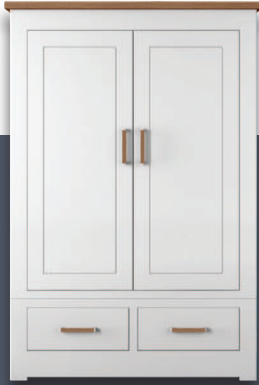

MB403A | MB416A | MB404A | MB417A
2 Door and Drawer/s Robe

Available in four sizes

MB403A - H 183cm x W 94cm x D 58cm
MB416A - H 183cm x W 124cm x D 58cm*
MB404A - H 213cm x W 94cm x D 58cm
MB417A - H 213cm x W 124cm x D 58cm*
*2 Drawers