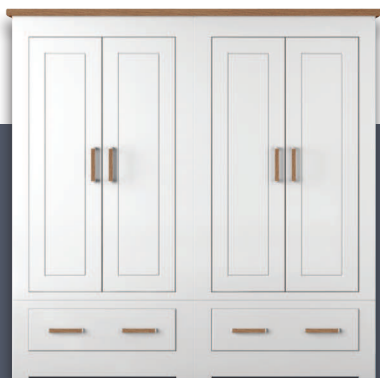

MB429A | MB433A | MB430A | MB434A

4 Door All Hanging Robe

Available in four sizes

MB429A - H 183cm x W 184cm x D 58cm

MB433A - H 183cm x W 244cm x D 58cm

MB430A - H 213cm x W 184cm x D 58cm

MB434A - H 213cm x W 244cm x D 58cm