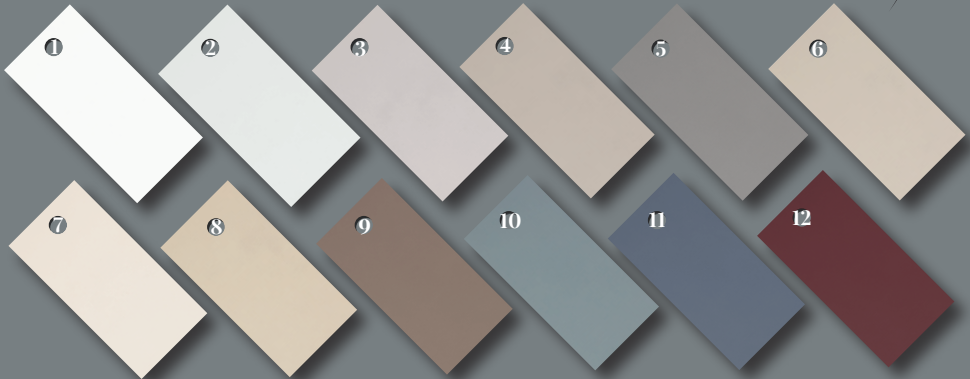

Paint Colour Options

1. Lily White | 2. Coastal Mist | 3. Cotton | 4. Luxury Grey | 5. Moondust Grey | 6. Cloud |
7. Stone | 8. Truffle | 9. Pottery Clay | 10. Burrowdale | 11. Portland | 12. Ruby

Handle Options

Fabric Options

1. Amalfi Linen | 2. Linoso Natural | 3. Linoso Cream | 4. Linoso Cloud | 5. Linoso Mushroom |
 6. Linoso Feather | 7. Linoso Dove | 8. Linoso Duckegg | 9. Linoso Greg

10. Linoso Linen | 11. Linoso Heather | 12. Linoso Steel | 13. Linoso Linen | 14. Linoso Heather |
 15. Trinity Ivory | 16. Trinity Mineral | 17. Trinity Midnight | 18. Lucca Dove