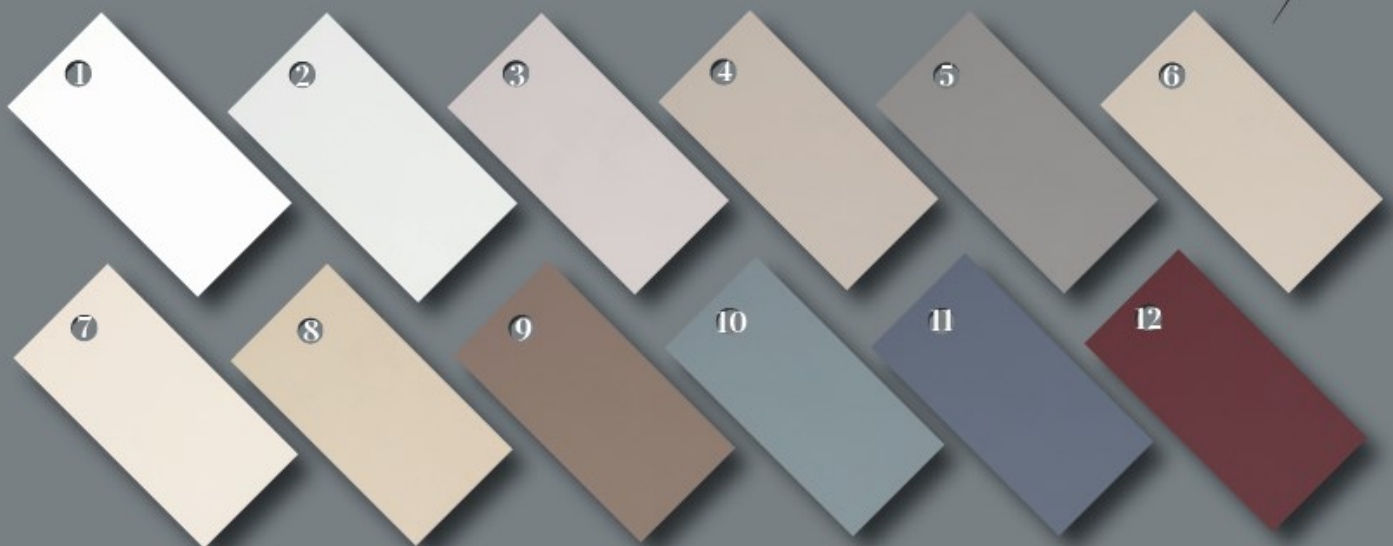

PICK A FINISH FOR YOUR FURNITURE

Oak Finish Options - All Matt Lacquered

1. Opaque | 2. Natural | 3. Victorian | 4. Cottage White | 5. Cromford Grey | 6. Midnight Sky

Paint Colour Options

1. Lily White | 2. Coastal Mist | 3. Cotton | 4. Luxury Grey | 5. Moondust Grey | 6. Cloud |
7. Stone | 8. Truffle | 9. Pottery Clay | 10. Burrowdale | 11. Portland | 12. Ruby

Fabric Options

1. Amalfi Linen | 2. Linoso Natural | 3. Linoso Cream | 4. Linoso Cloud | 5. Linoso Mushroom |
 6. Linoso Feather | 7. Linoso Dove | 8. Linoso Duckegg | 9. Linoso Greg

10. Linoso Linen | 11. Linoso Heather | 12. Linoso Steel | 13. Linoso Linen | 14. Linoso Heather |
 15. Trinity Ivory | 16. Trinity Mineral | 17. Trinity Midnight | 18. Lucca Dove