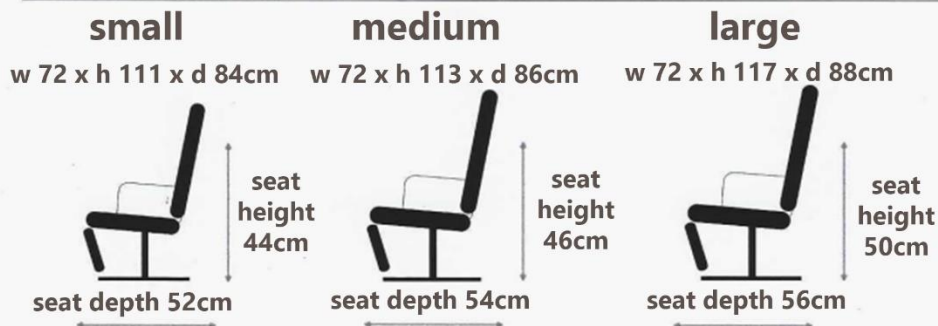

- Two seat options - soft or medium
- Wide choice of leather colours / quality and fabric
  Contrast stitching available
- Three sizes of chair
- Five designs of base
- Reclines and swivels
- Integrated footrests
- Matching sofas available - *Stratus 4090 / 4091*
- Individually adjustable headrest
- Wooden base - *in beech 43*
- Upgrade your chair from manual to power - *optional extra Triple motor - Triple motor lift & rise Battery power pack option also available*

15 different options. 1 price!