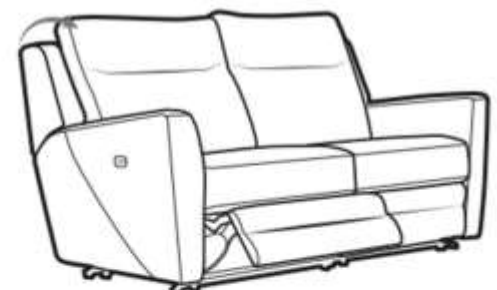

Parker Knoll

CHICAGO CHAIR POWER RECLINER PLUS

Height	104 cm
Width	93 cm
Depth	95 cm
Full Recline	165 cm
Seat Height	52 cm
Seat Width	55 cm
Seat Depth	54 cm
Arm Height	68 cm

CHICAGO 2 SEATER POWER RECLINER PLUS

Height	104 cm
Width	143 cm
Depth	95 cm
Full Recline	165 cm
Seat Height	52 cm
Seat Width	107 cm
Seat Depth	54 cm
Arm Height	68 cm

CHICAGO LARGE 2 SEATER POWER RECLINER PLUS

Height	104 cm
Width	194 cm
Depth	95 cm
Full Recline	165 cm
Seat Height	52 cm
Seat Width	157 cm
Seat Depth	54 cm
Arm Height	68 cm

Chicago

Chicago features superb comfortable and contemporary styling combined with quality craftsmanship. Can be ordered with a power reclining mechanism. Choose from a hand-picked selection of quality fabrics or leather.