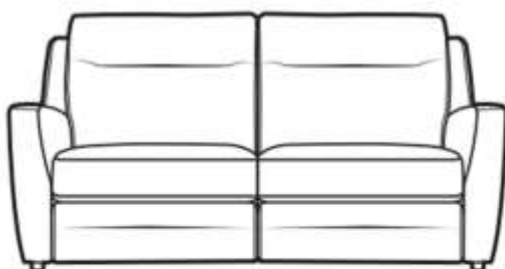

01872 222 226
01726 70711
01208 814 242
01736 755 700

CHICAGO CHAIR

Height	104 cm
Width	92 cm
Depth	95 cm
Seat Height	52 cm
Seat Width	55 cm
Seat Depth	54 cm
Arm Height	68 cm

CHICAGO CHAIR POWER RECLINER

Height	104 cm
Width	93 cm
Depth	95 cm
Full Recline	165 cm
Seat Height	52 cm
Seat Width	55 cm
Seat Depth	54 cm
Arm Height	68 cm

CHICAGO 2 SEATER

Height	104 cm
Width	143 cm
Depth	95 cm
Seat Height	52 cm
Seat Width	107 cm
Seat Depth	54 cm
Arm Height	68 cm

CHICAGO 2 SEATER POWER RECLINER

Height	104 cm
Width	143 cm
Depth	95 cm
Full Recline	165 cm
Seat Height	52 cm
Seat Width	107 cm
Seat Depth	54 cm
Arm Height	68 cm

CHICAGO LARGE 2 SEATER

Height	104 cm
Width	194 cm
Depth	95 cm
Seat Height	52 cm
Seat Width	157 cm
Seat Depth	54 cm
Arm Height	68 cm

CHICAGO LARGE 2 SEATER POWER RECLINER

Height	104 cm
Width	194 cm
Depth	95 cm
Full Recline	165 cm
Seat Height	52 cm
Seat Width	157 cm
Seat Depth	54 cm
Arm Height	68 cm