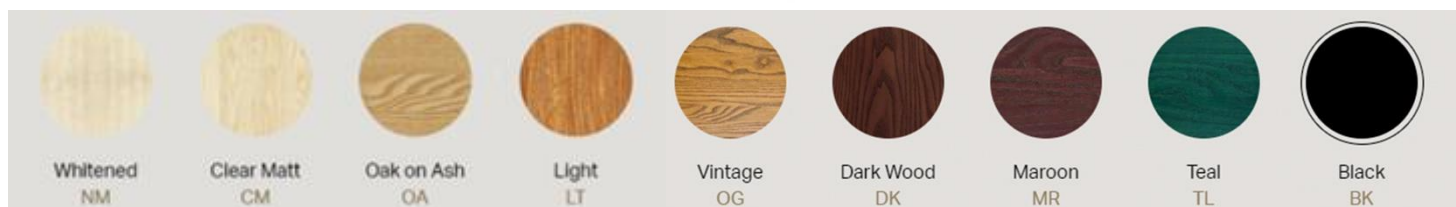

Marino

0700 Chair W 75 x H 86 x D 85cm
Seat height 46cm

The Marino collection is inspired by the ercol design classics, its smooth flowing elegant lines are created by steam bending the solid ash arms, using traditional craftsmanship and modern furniture making techniques, to create a striking contemporary and comfortable range, in your choice of fabric and wood finish.

Wood finishes:

0700/2 Sofa W 152 x H 86 x D 85cm
Seat height 46cm