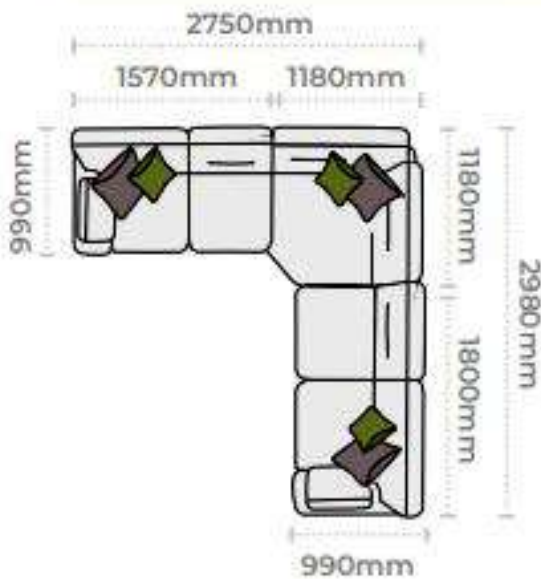

Group 3
(2 Corner 3 RHF)