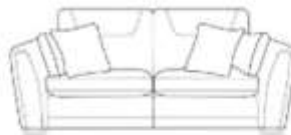

### Pieces available / dimensions

**Grand sofa**  
H 970mm  
W 2300mm  
D 990mm

**3 seater sofa**  
H 970mm  
W 2070mm  
D 990mm

**2 seater sofa**  
H 970mm  
W 1860mm  
D 990mm

**Snuggler**  
H 970mm  
W 1420mm  
D 990mm