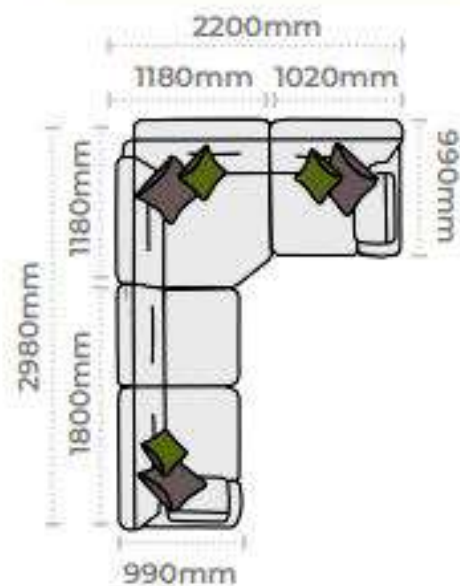

Group 4
(3 Corner 1 LHF)