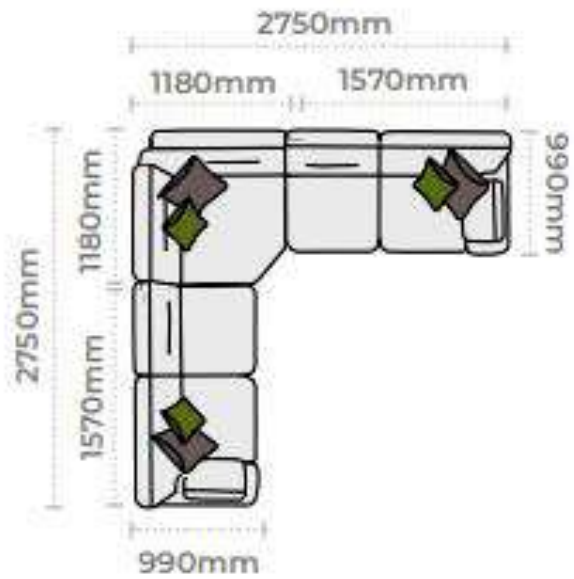

Group 6 (2 Corner 2)