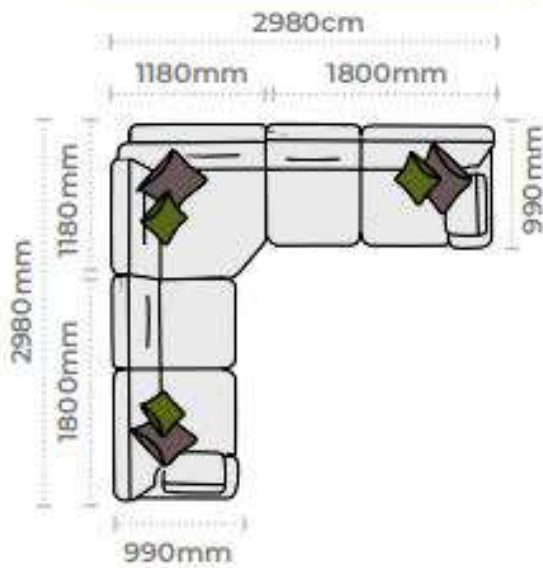

Truro
St Austell
Wadebridge
Hayle

Tregolls Road, TR1 1SB
8 Manfield Way, Holmbush, PL25 3HQ
Bridgend, PL27 6DA
4 Fore Street, Copperhouse, TR27 4DY

01872 222 226
01726 70711
01208 814 242
01736 755 700

CORNER GROUP OPTIONS

Group 1
(3 Corner 3)