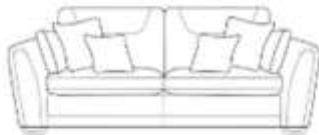

### Pieces available / dimensions

**Grand sofa**  
H 970mm  
W 2300mm  
D 990mm

**3 seater sofa**  
H 970mm  
W 2070mm  
D 990mm

**2 seater sofa**  
H 970mm  
W 1860mm  
D 990mm

**Snuggler**  
H 970mm  
W 1420mm  
D 990mm