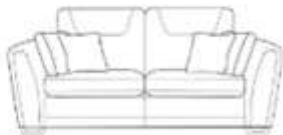

### Pieces available / dimensions

**Grand sofa**  
H 970mm  
W 2300mm  
D 990mm

**3 seater sofa**  
H 970mm  
W 2070mm  
D 990mm

**2 seater sofa**  
H 970mm  
W 1860mm  
D 990mm

**Snuggler**  
H 970mm  
W 1420mm  
D 990mm

**Chair**  
H 970mm  
W 1060mm  
D 940mm

**Accent chair**  
H 870mm  
W 740mm  
D 840mm

**Legged Ottoman**  
H 400mm  
W 1000mm  
D 570mm

**Storage Stool**  
H 410mm  
W 640mm  
D 580mm

**Footstool**  
H 380mm  
W 640mm  
D 580mm