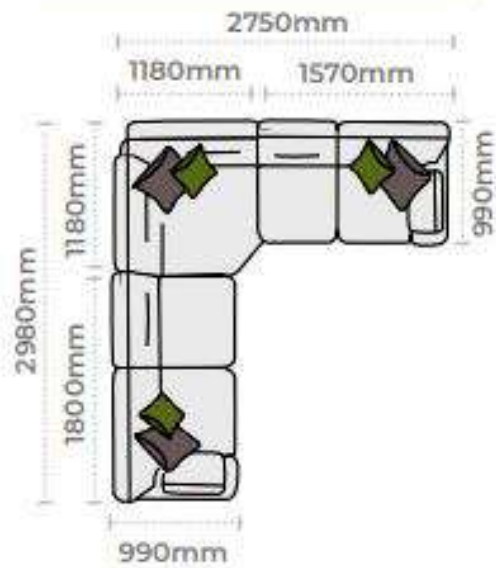

Group 2
(3 Corner 2 LHF)