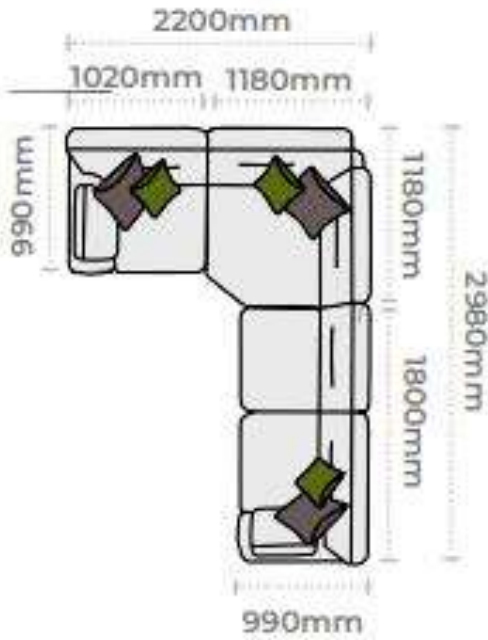

Truro
St Austell
Wadebridge
Hayle

Tregolls Road, TR1 1SB
8 Manfield Way, Holmbush, PL25 3HQ
Bridgend, PL27 6DA
4 Fore Street, Copperhouse, TR27 4DY

01872 222 226
01726 70711
01208 814 242
01736 755 700

Group 5 (1 Corner 3 RHF)