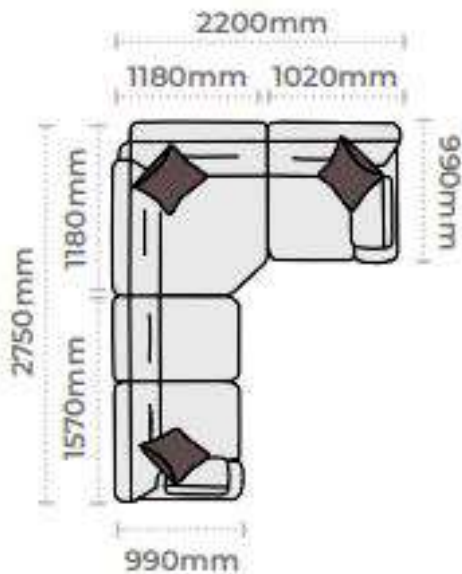

Group 7 (2 Corner 1 LHF)