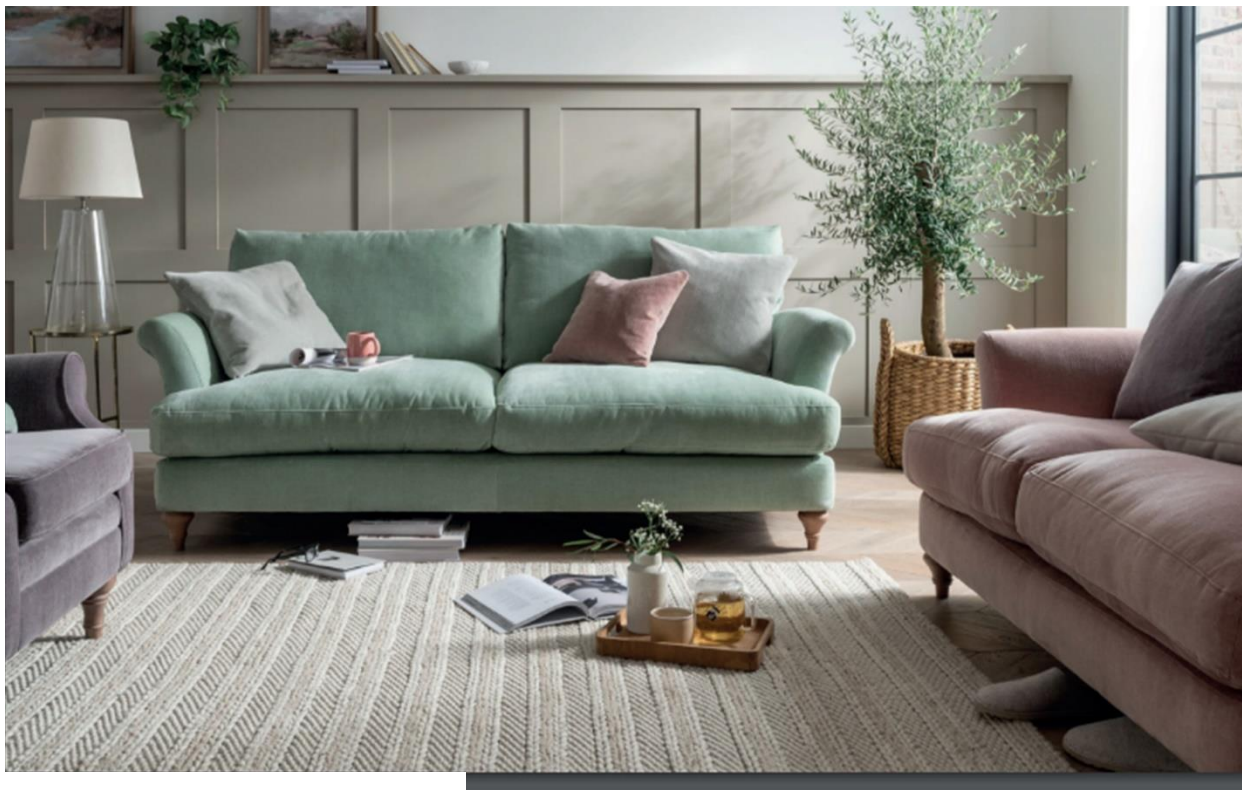

Truro	Tregolls Road, TR1 1SB	01872 222 226
St Austell	8 Manfield Way, Holmbush, PL25 3HQ	01726 70711
Wadebridge	Bridgend, PL27 6DA	01208 814 242
Hayle	4 Fore Street, Copperhouse, TR27 4DY	01736 755 700

LINCOLN

*All dimensions are in cm and are approximate. Actual sizes may vary.

FRAMES: Hand-picked fully seasoned hardwoods from managed sources. All major joints are glued, screwed and stapled for added strength. The frames are subjected to tough testing, well in excess of normal domestic use. 10 year frame guarantee.

INTERIORS

Seat suspension: High tensile zig-zag springs.

Seat cushion filling: Quallofil blue as standard. Foam seat cushions at extra cost.

Back cushion fillings: High quality branded fibre.

CARE

Cushions must be plumped and turned regularly to retain that performance and appearance.

Foot Finishes - Solid Hardwood

Light

Limed Finish

Medium

Vintage