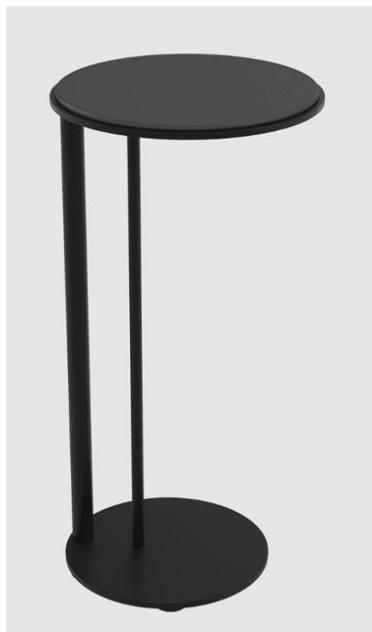

Ark Side Table

The Ark high-side table is available in a various heights, diameters and coloured ceramic finishes. This will add a touch of class to your sofa.

Table Top Plate

CHARCOAL

WHITE

MARBLE

JADE

Finish

Legs : Matt black lacquered steel

Plate : 3 mm thick ceramic glued upon a 6 mm glass pane

Size

Diameter : 25 cm

Dimensions : Ø 25 x 50 cm

Height : 50 cm