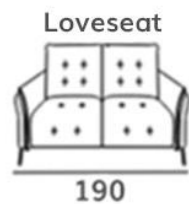

Bravo

METAL FEET: h 14.5cm
Seat width: 94cm

Seat width: 84cm

Seat width: 74cm

Seat width: 64cm

Chair 1 arm (lhf / rhf)

Small armchair

Wide range of fabulous fabrics or quality Italian leather options.