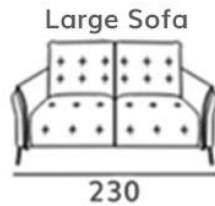

Bravo

METAL FEET: h 14.5cm
Seat width: 94cm

Seat width: 84cm

Seat width: 74cm

Seat width: 64cm

Chair 1 arm (lhf / rhf)

Small armchair

Wide range of fabulous fabrics or quality Italian leather options.