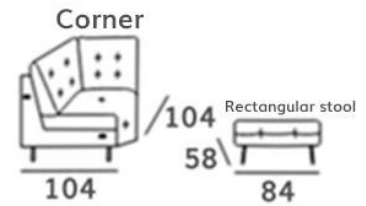

Bravo

METAL FEET: h 14.5cm
Seat width: 94cm

Seat width: 84cm

Seat width: 74cm

Seat width: 64cm

Chair 1 arm (lhf / rhf)

Small armchair

Wide range of fabulous fabrics or quality Italian leather options.