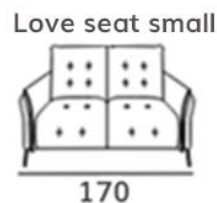

Bravo

METAL FEET: h 14.5cm
Seat width: 94cm

Seat width: 84cm

Seat width: 74cm

Seat width: 64cm

Chair 1 arm (lhf / rhf)

Small armchair

Wide range of fabulous fabrics or quality Italian leather options.