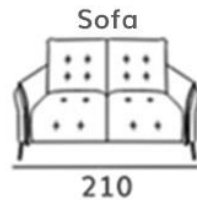

Bravo

METAL FEET: h 14.5cm
Seat width: 94cm

Seat width: 84cm

Seat width: 74cm

Seat width: 64cm

Chair 1 arm (lhf / rhf)

Small armchair

Wide range of fabulous fabrics or quality Italian leather options.