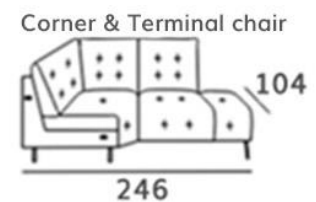

Bravo

METAL FEET: h 14.5cm
Seat width: 94cm

Seat width: 84cm

Seat width: 74cm

Seat width: 64cm

Chair 1 arm (lhf / rhf)

Small armchair

Wide range of fabulous fabrics or quality Italian leather options.