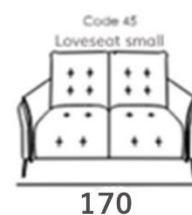

Seat width: 94cm

Seat width: 84cm

Seat width: 74cm

Seat width: 64cm

Wide range of fabulous fabrics or quality Italian leather options.