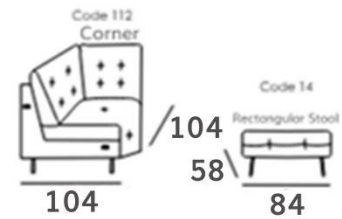

Bravo

CARCASS: spruce, chipboard and multilayer panels
SPRINGING: polypropylene and natural elastic belts on back and rings on seats
PADDING: stress-resistant polydensities
SEAT CUSHIONS: stress-resistant polyurethane density 35SCMHR covered with Dacron hollow soft polyester fibre
BACK CUSHIONS: Microfibre
ARMS: stress-resistant polyurethane density 35SCMHR covered with Dacron hollow soft polyester fibre
METAL FEET: h 14.5cm

Seat width: 94cm

Seat width: 84cm

Seat width: 74cm

Seat width: 64cm

Wide range of fabulous fabrics or quality Italian leather options.