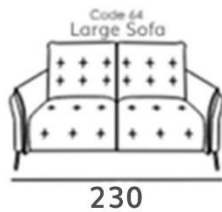

Bravo

CARCASS: spruce, chipboard and multilayer panels
SPRINGING: polypropylene and natural elastic belts on back and rings on seats
PADDING: stress-resistant polydensities
SEAT CUSHIONS: stress-resistant polyurethane density 35SCMHR covered with Dacron hollow soft polyester fibre
BACK CUSHIONS: Microfibre
ARMS: stress-resistant polyurethane density 35SCMHR covered with Dacron hollow soft polyester fibre
METAL FEET: h 14.5cm

Seat width: 94cm

Seat width: 84cm

Seat width: 74cm

Seat width: 64cm

Wide range of fabulous fabrics or quality Italian leather options.