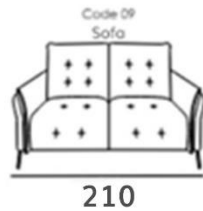

Bravo

CARCASS: spruce, chipboard and multilayer panels
SPRINGING: polypropylene and natural elastic belts on back and rings on seats
PADDING: stress-resistant polydensities
SEAT CUSHIONS: stress-resistant polyurethane density 35SCMHR covered with Dacron hollow soft polyester fibre
BACK CUSHIONS: Microfibre
ARMS: stress-resistant polyurethane density 35SCMHR covered with Dacron hollow soft polyester fibre
METAL FEET: h 14.5cm

Seat width: 94cm

Seat width: 84cm

Seat width: 74cm

Seat width: 64cm

Wide range of fabulous fabrics or quality Italian leather options.