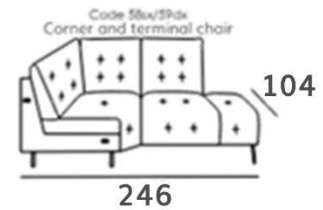

Bravo

CARCASS: spruce, chipboard and multilayer panels
SPRINGING: polypropylene and natural elastic belts on back and rings on seats
PADDING: stress-resistant polydensities
SEAT CUSHIONS: stress-resistant polyurethane density 35SCMHR covered with Dacron hollow soft polyester fibre
BACK CUSHIONS: Microfibre
ARMS: stress-resistant polyurethane density 35SCMHR covered with Dacron hollow soft polyester fibre
METAL FEET: h 14.5cm

Seat width: 94cm

Seat width: 84cm

Seat width: 74cm

Seat width: 64cm

Wide range of fabulous fabrics or quality Italian leather options.