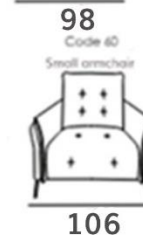

Seat width: 94cm

Seat width: 84cm

Seat width: 74cm

Seat width: 64cm

Wide range of fabulous fabrics or quality Italian leather options.