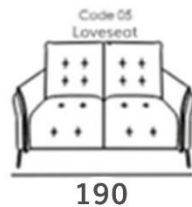

Bravo

CARCASS: spruce, chipboard and multilayer panels
SPRINGING: polypropylene and natural elastic belts on back and rings on seats
PADDING: stress-resistant polydensities
SEAT CUSHIONS: stress-resistant polyurethane density 35SCMHR covered with Dacron hollow soft polyester fibre
BACK CUSHIONS: Microfibre
ARMS: stress-resistant polyurethane density 35SCMHR covered with Dacron hollow soft polyester fibre
METAL FEET: h 14.5cm

Seat width: 94cm

Seat width: 84cm

Seat width: 74cm

Seat width: 64cm

Wide range of fabulous fabrics or quality Italian leather options.