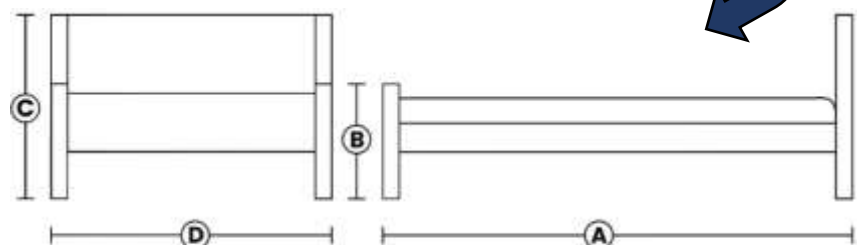

Sennen Bed Frame

**BRITISH MADE
SOLID OAK BEDFRAMES**

NATURAL

CHOCOLATE
BROWN

Matching Headboards are available

SIZES	A	B	C	D	SENNEN
2' 6"	206	69	109	88	Available in Low Foot End LFE Height = 37cm
3' 0"	206	69	109	103	
4' 0"	206	69	109	133	
4' 6"	206	69	109	149	
5' 0"	214	69	109	164	
6' 0"	214	69	109	193	

Use our charts to determine the length (A), foot end height (B), head end height (C) and width (D) for your chosen bedframe

100% British designed and manufactured. The exclusive collection of beds are crafted from the finest materials. All the woods are sourced from sustainable sources and of the highest quality for a luxurious experience.