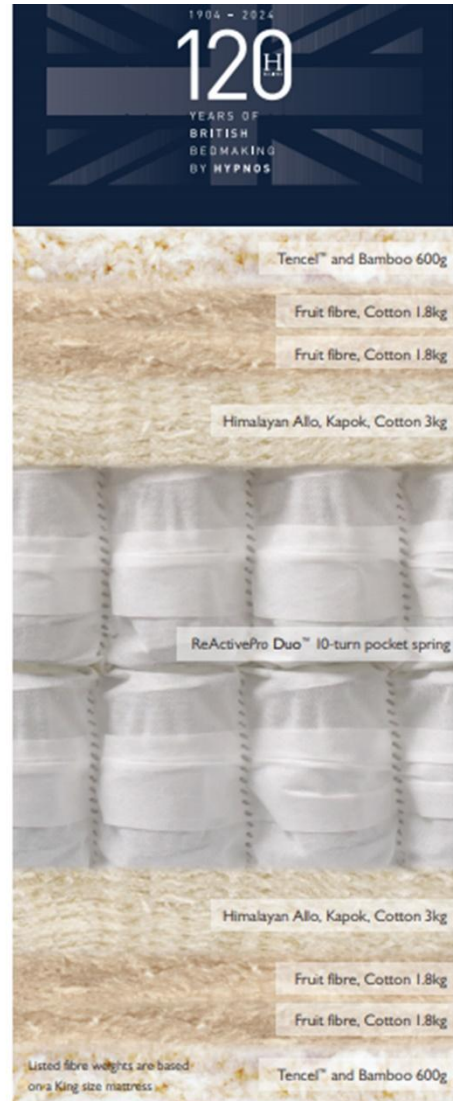

Handmade in
Buckinghamshire
with a 10 year guarantee

HYPNOS
THE MOST COMFORTABLE BEDS IN THE WORLD