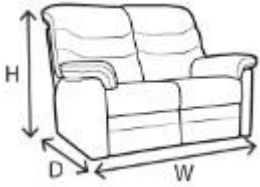

Julian Foye

www.julianfoye.co.uk

TRURO
ST AUSTELL
WADEBRIDGE
HAYLE

Tregolls Road, TR1 1SB 01872 222 226
8 Manfield Way, Holmbush, PL25 3HQ 01726 70 711
Bridgend, PL27 6DA 01208 814 242
4 Fore Street, Copperhouse, TR27 4DY 01736 755 700

2 SEATER SOFA W151 x H111 x D108cm