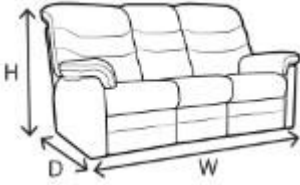

Julian Foye

www.julianfoye.co.uk

TRURO
ST AUSTELL
WADEBRIDGE
HAYLE

Tregolls Road, TR1 1SB 01872 222 226
8 Manfield Way, Holmbush, PL25 3HQ 01726 70 711
Bridgend, PL27 6DA 01208 814 242
4 Fore Street, Copperhouse, TR27 4DY 01736 755 700

3 SEATER SOFA W200 x H111 x D108cm