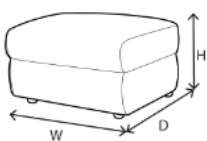

FOOTSTOOL W75 x H42 x D57cm

STORAGE FOOTSTOOL W75 x H42 x D57cm