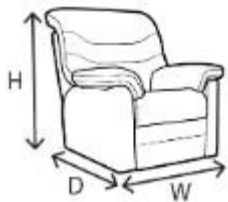

Manual or Power recliner options available for effortless relaxation.

Integrated USB charging points on power recliner models.

Recliner sofas are supplied in sections for ease of delivery.

Recliner furniture is supplied on fixed feet only.

3 SEATER DOUBLE POWER RECLINER SOFA WITH HEADREST & LUMBAR W200 x H111 x D108cm

3 SEATER DOUBLE POWER RECLINER SOFA W200 x H111 x D108cm

3 SEATER DOUBLE MANUAL RECLINER SOFA W200 x H111 x D 08cm

3 SEATER SINGLE POWER RECLINER SOFA LHF / RHF WITH HEADREST & LUMBAR W200 x H 111 x D108cm

3 SEATER POWER RECLINER SOFA LHF / RHF W200 x H111 x D108cm

3 SEATER SINGLE MANUAL RECLINER SOFA LHF / RHF W200 x H111 x D108cm

ARMCHAIR W97 x H111 x D108cm

POWER RECLINER ARMCHAIR W97 x H111 x D108cm

MANUAL RECLINER ARMCHAIR W97 x H111 x D108cm