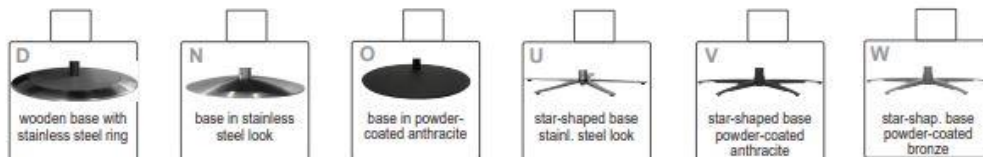

Julian Foye

www.julianfoye.co.uk

TRURO
ST AUSTELL
WADEBRIDGE
HAYLE

Tregolls Road, TR1 1SB 01872 222 226
8 Manfield Way, Holmbush, PL25 3HQ 01726 70 711
Bridgend, PL27 6DA 01208 814 242
4 Fore Street, Copperhouse, TR27 4DY 01736 755 700

LUPO

easy sitting
by himolla

8994

Version:

heart balance 4-motors	manual	electro 3-motors	lift and rise 3-motors	
leg rest electric backrest electric electric headrest	leg rest man. backrest man. headrest man.	leg rest electric backrest electric electric headrest	leg rest electric backrest electric electric headrest	
S: 25	S: 35	S: 55	S: 75	W/D/H 84 / 84 / 113 SH/SD 44 / 52 SW/TD 48 / 156
M: 26	M: 36	M: 56	M: 76	W/D/H 84 / 86 / 115 SH/SD 46 / 54 SW/TD 48 / 161
L: 27	L: 37	L: 57	L: 77	W/D/H 84 / 88 / 119 SH/SD 50 / 56 SW/TD 48 / 166
XL: 28	XL: 38	XL: 58	XL: 78	W/D/H 84 / 93 / 125 SH/SD 52 / 58 SW/TD 48 / 176

version XL - with higher backrest and extended leg rest

Maxi version:

M: 21	M: 31	M: 51	M: 71	W/D/H 84 / 86 / 119 SH/SD 46 / 54 SW/TD 48 / 165
L: 22	L: 32	L: 52	L: 72	W/D/H 84 / 88 / 123 SH/SD 50 / 56 SW/TD 48 / 170

base:

Please indicate bating tone:

beech (BT acc. to wood colour chart)	43/	☐	wild oak	58/617 (natural oiled)	☐
wild oak	58/017 (natural lacqu.)	☐	wild oak	58/681 (bianco)	☐

supplementary equipment:

The following supplementary equipment is possible with this model:

seat and backrest heating - Z10 ☐

Air chamber massage - Z81 ☐