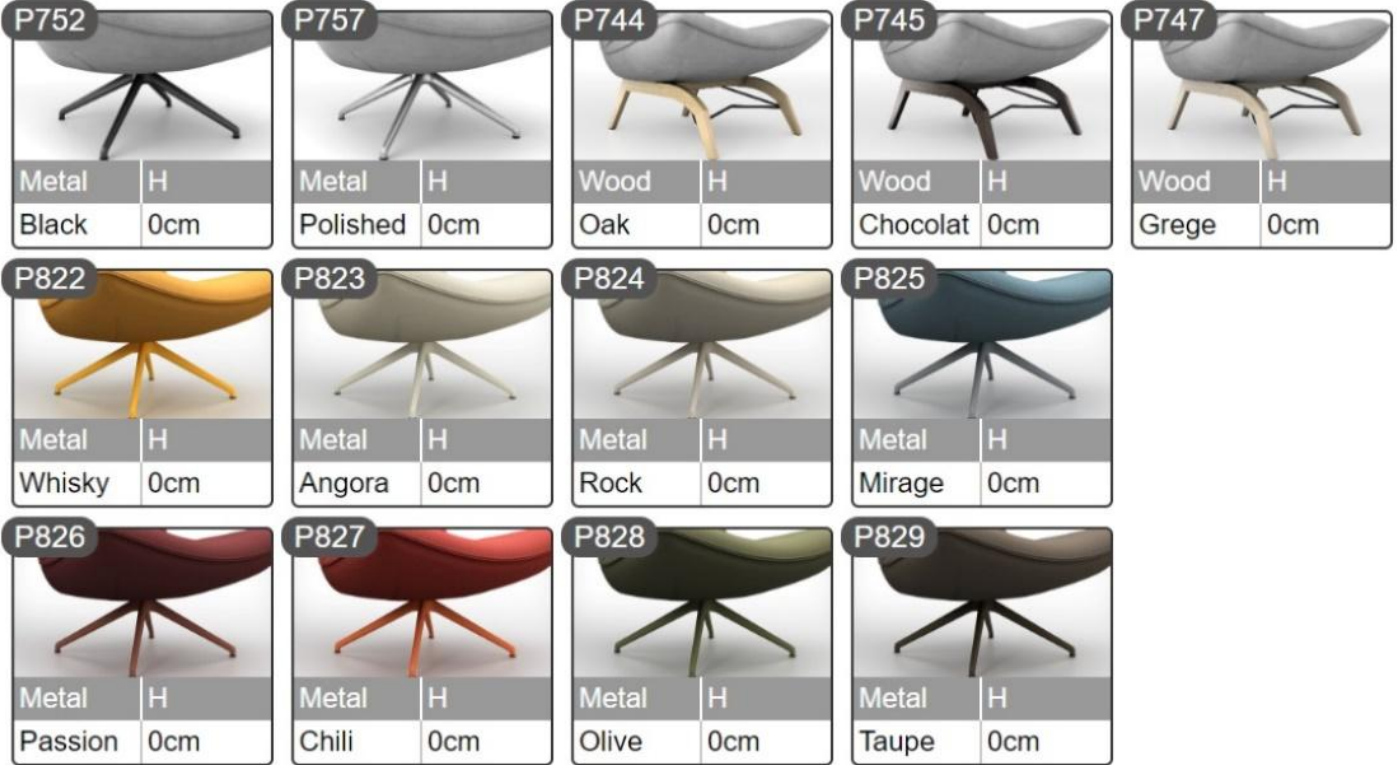

Yoga Chair

VERSION
PRINCESS

VERSION
PRINCE

VERSION
QUEEN

VERSION
KING

A large choice of fabrics and leathers are available for the Yoga chair. The back of the seat is available in either low or high back. The chair has the possibility of arms too, allowing the chair to be fully customised to your preference.

Feet Finishes

Sizes