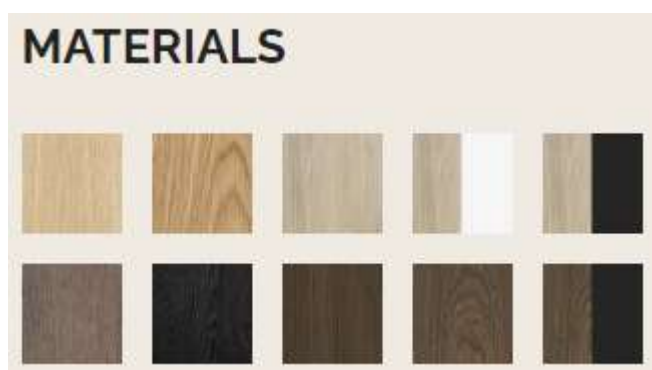

Scandi Dining Table

The Scandi rectangular dining table incorporates a smooth, rounded finish for a contemporary look. Soft, rounded corners and a classic wooden underframe, the table's look is more interesting and 'edgy' with the legs at a slight angle.

Beneath the tabletop is a compartment for storing up to two extension leaves, which are available as additional purchases.

Choose from a wide choice of finishes:

Size

142-187/232 cm x H 74 cm x 102cm