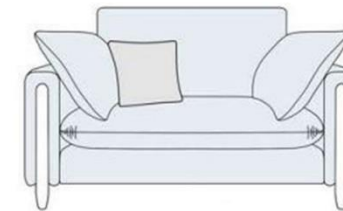

4 seater sofa W 220 x H 91 x D 98cm

3 seater sofa W 190 x H 91 x D 98cm

2 seater sofa W 170 x H 91 x D 98cm
Petite 2 seater sofa W 156 x H 91 x D 98cm

4 seater chaise LHF / RHF W 290 x H 91 x D 160cm

Snuggler W 127 x H 91 x D 98cm

Chair W 95 x H 91 x D 98cm

Footstool W 36 x H 64 x D 94cm

Frames: Seasoned hardwood from managed sources.
Handcrafted with care; glued, screwed and stapled.
10 year frame guarantee

Seat Suspension: Tempered steel serpentine springs