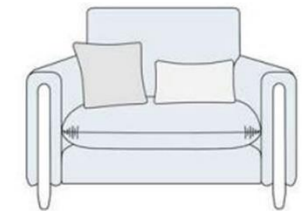

4 seater sofa W 220 x H 91 x D 98cm

3 seater sofa W 190 x H 91 x D 98cm

2 seater sofa W 170 x H 91 x D 98cm
Petite 2 seater sofa W 156 x H 91 x D 98cm

4 seater chaise LHF / RHF W 290 x H 91 x D 160cm

Snuggler W 127 x H 91 x D 98cm

Chair W 95 x H 91 x D 98cm

Footstool W 36 x H 64 x D 94cm

Frames: Seasoned hardwood from managed sources.
Handcrafted with care; glued, screwed and stapled.
10 year frame guarantee

Seat Suspension: Tempered steel serpentine springs