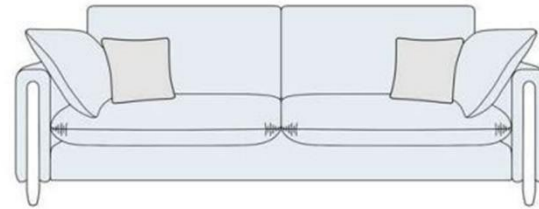

4 seater sofa W 220 x H 91 x D 98cm

3 seater sofa W 190 x H 91 x D 98cm

2 seater sofa W 170 x H 91 x D 98cm
Petite 2 seater sofa W 156 x H 91 x D 98cm

4 seater chaise LHF / RHF W 290 x H 91 x D 160cm

Snuggler W 127 x H 91 x D 98cm

Chair W 95 x H 91 x D 98cm

Footstool W 36 x H 64 x D 94cm

Frames: Seasoned hardwood from managed sources.
Handcrafted with care; glued, screwed and stapled.
10 year frame guarantee

Seat Suspension: Tempered steel serpentine springs

Seat Cushion filling: High quality resilient foam

Back Suspension: Resilient, elasticated webbing

Back Cushion Filling: High quality blown fibre

Inclusive Scatters: Dequilled duck feathers (fibre available on request)