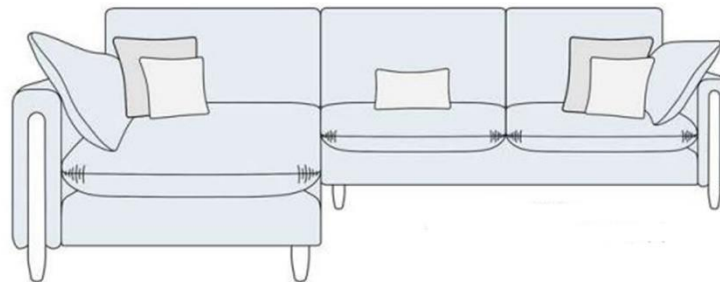

4 seater sofa W 220 x H 91 x D 98cm

3 seater sofa W 190 x H 91 x D 98cm

2 seater sofa W 170 x H 91 x D 98cm
Petite 2 seater sofa W 156 x H 91 x D 98cm

4 seater chaise LHF / RHF W 290 x H 91 x D 160cm

Snuggler W 127 x H 91 x D 98cm

Chair W 95 x H 91 x D 98cm

Footstool W 36 x H 64 x D 94cm

Frames: Seasoned hardwood from managed sources.
Handcrafted with care; glued, screwed and stapled.
10 year frame guarantee

Seat Suspension: Tempered steel serpentine springs