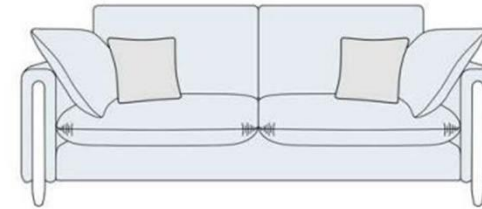

4 seater sofa W 220 x H 91 x D 98cm

3 seater sofa W 190 x H 91 x D 98cm

2 seater sofa W 170 x H 91 x D 98cm
Petite 2 seater sofa W 156 x H 91 x D 98cm

4 seater chaise LHF / RHF W 290 x H 91 x D 160cm

Snuggler W 127 x H 91 x D 98cm

Chair W 95 x H 91 x D 98cm

Footstool W 36 x H 64 x D 94cm

Frames: Seasoned hardwood from managed sources.
Handcrafted with care; glued, screwed and stapled.
10 year frame guarantee

Seat Suspension: Tempered steel serpentine springs