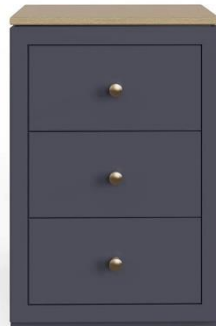

F851MOD 2 Drawer chest (50cm) 50 x h 54.2 x 44cm
F852MOD 2 Drawer chest (60cm) 60 x h 54.2 x 44cm
F853MOD 2 Drawer chest (70cm) 70 x h 54.2 x 44cm
F854MOD 2 Drawer chest (80cm) 80 x h 54.2 x 56cm

F8511MOD 2 Drawer deep chest (50cm) 50 x h 54.2 x 56cm
F8521MOD 2 Drawer deep chest (60cm) 60 x h 54.2 x 56cm
F8531MOD 2 Drawer deep chest (70cm) 70 x h 54.2 x 56cm
F8541MOD 2 Drawer deep chest (80cm) 80 x h 54.2 x 56cm