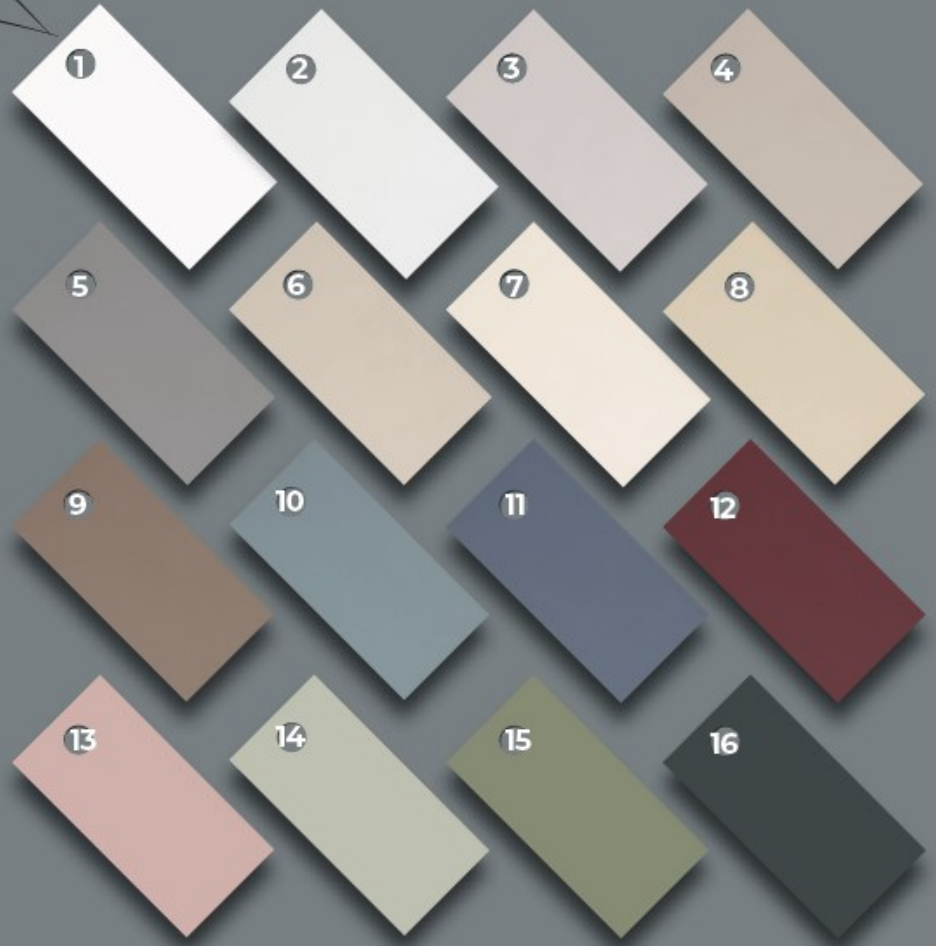

# PICK A FINISH FOR YOUR FURNITURE

## Oak Finish Options - *All Matt Lacquered*

1. Opaque | 2. Natural | 3. Victorian |  
4. Cottage White | 5. Cromford Grey |  
6. Midnight Sky

## Paint Colour Options

1. Lily White | 2. Coastal Mist | 3. Cotton | 4. Luxury Grey |  
 5. Moondust Grey | 6. Cloud | 7. Stone | 8. Truffle |  
 9. Pottery Clay | 10. Burrowdale | 11. Portland | 12. Ruby |  
 13. Blossom | 14. Meadow | 15. Sage Green | 16. Raven