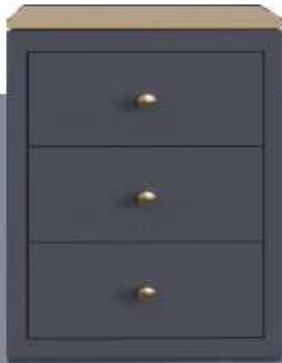

## 80cm 2 Drawer Chest of Drawers

---

Available in two depths

F854MOD - H 54cm x W 80cm x D 44cm

F8541MOD - H 54cm x W 80cm x D 56cm

*Available with wooden runners or softclose drawers*

F855MOD | F8551MOD

## 50cm 3 Drawer Chest of Drawers

---

Available in two depths

F855MOD - H 75cm x W 50cm x D 44cm

F8551MOD - H 75cm x W 50cm x D 56cm

*Available with wooden runners or softclose drawers*

F856MOD | F8561MOD

## 60cm 3 Drawer Chest of Drawers

---

Available in two depths

F856MOD - H 75cm x W 60cm x D 44cm

F8561MOD - H 75cm x W 60cm x D 56cm

*Available with wooden runners or softclose drawers*

F857MOD | F8571MOD