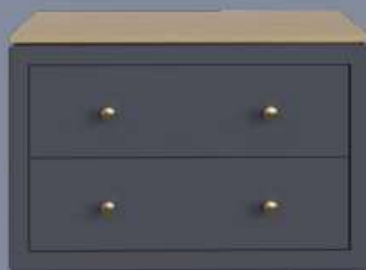

## 70cm 2 Drawer Chest of Drawers

---

Available in two depths

F853MOD - H 54cm x W 70cm x D 44cm

F8531MOD - H 54cm x W 70cm x D 56cm

*Available with wooden runners or softclose drawers*

F854MOD | F8541MOD

## 80cm 2 Drawer Chest of Drawers

---

Available in two depths

F854MOD - H 54cm x W 80cm x D 44cm

F8541MOD - H 54cm x W 80cm x D 56cm

*Available with wooden runners or softclose drawers*

F855MOD | F8551MOD