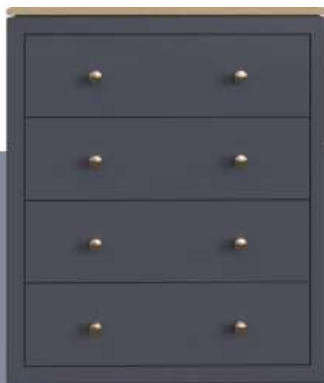

### 70cm 4 Drawer Chest of Drawers

---

Available in two depths

F861MOD - H 96cm x W 70cm x D 44cm

F8611MOD - H 96cm x W 70cm x D 56cm

*Available with wooden runners or  
softclose drawers*

F862MOD | F8621MOD

### 80cm 4 Drawer Chest of Drawers

---

Available in two depths

F862MOD - H 96cm x W 80cm x D 44cm

F8621MOD - H 96cm x W 80cm x D 56cm

*Available with wooden runners or  
softclose drawers*