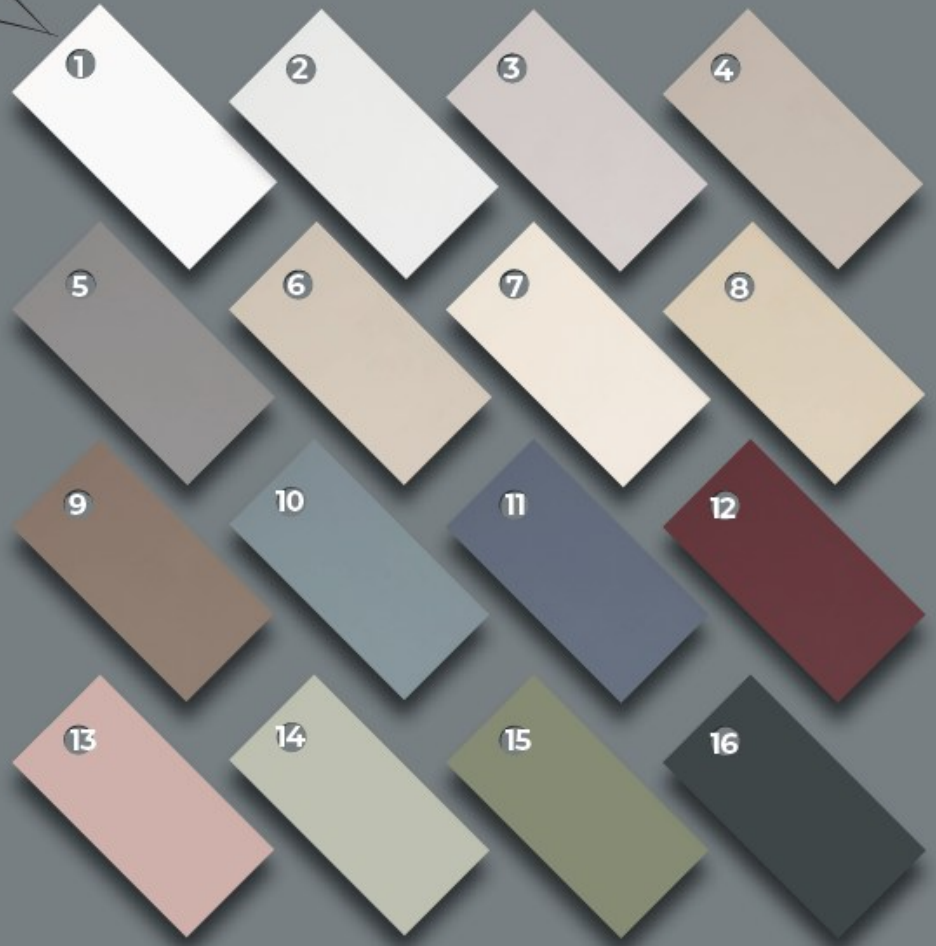

Oak Finish Options - *All Matt Lacquered*

1. Opaque | 2. Natural | 3. Victorian |
4. Cottage White | 5. Cromford Grey |
6. Midnight Sky

Handle Options

WE DO NOT RECOMMEND USING PULL HANDLES / BAR HANDLES
ON THIS COLLECTION

Paint Colour Options

1. Lily White | 2. Coastal Mist | 3. Cotton | 4. Luxury Grey |
 5. Moondust Grey | 6. Cloud | 7. Stone | 8. Truffle |
 9. Pottery Clay | 10. Burrowdale | 11. Portland | 12. Ruby |
 13. Blossom | 14. Meadow | 15. Sage Green | 16. Raven