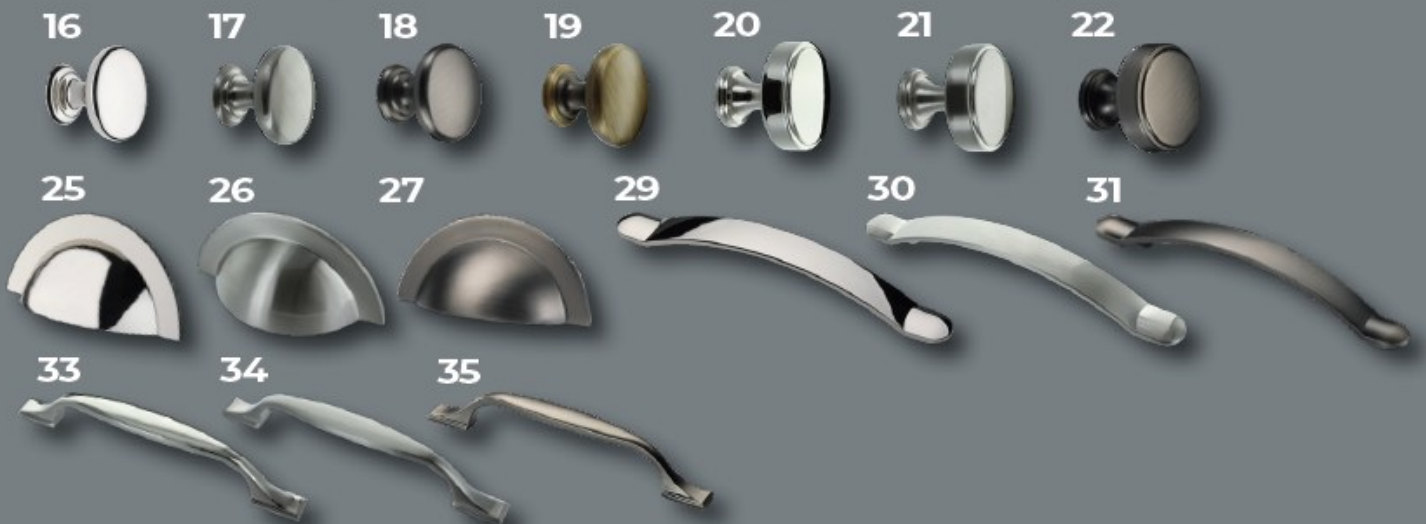

16. Monmouth Knob PN | 17. Monmouth Knob BSN | 18. Monmouth Knob BI |
9. Monmouth Knob AB | 20. Calgary Knob PN | 21. Calgary Knob BSN | 22. Calgary Knob BI |
25. Calgary Cup PN | 26. Calgary Cup BSN | 27. Calgary Cup BI | 29. Monmouth Pull PN |
30. Monmouth Pull BSN | 31. Monmouth Pull BI | 33. Marlborough Pull PN |
34. Marlborough Pull BSN | 35. Marlborough Pull BI

PN = Polished Nickle | BSN = Brushed Satin Nickel | BI = Brushed Iron | AB = Amercian Bronze