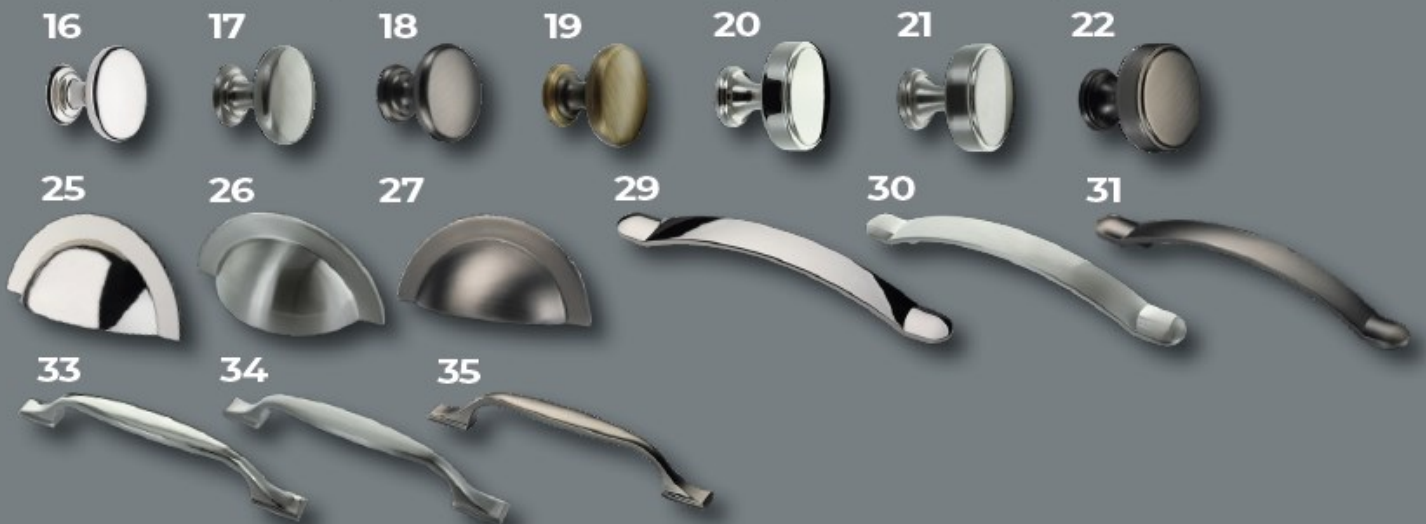

16. Monmouth Knob PN | 17. Monmouth Knob BSN | 18. Monmouth Knob BI |
9. Monmouth Knob AB | 20. Calgary Knob PN | 21. Calgary Knob BSN | 22. Calgary Knob BI |
25. Calgary Cup PN | 26. Calgary Cup BSN | 27. Calgary Cup BI | 29. Monmouth Pull PN |
30. Monmouth Pull BSN | 31. Monmouth Pull BI | 33. Marlborough Pull PN |
34. Marlborough Pull BSN | 35. Marlborough Pull BI

PN = Polished Nickle | BSN = Brushed Satin Nickel | BI = Brushed Iron | AB = Amercian Bronze