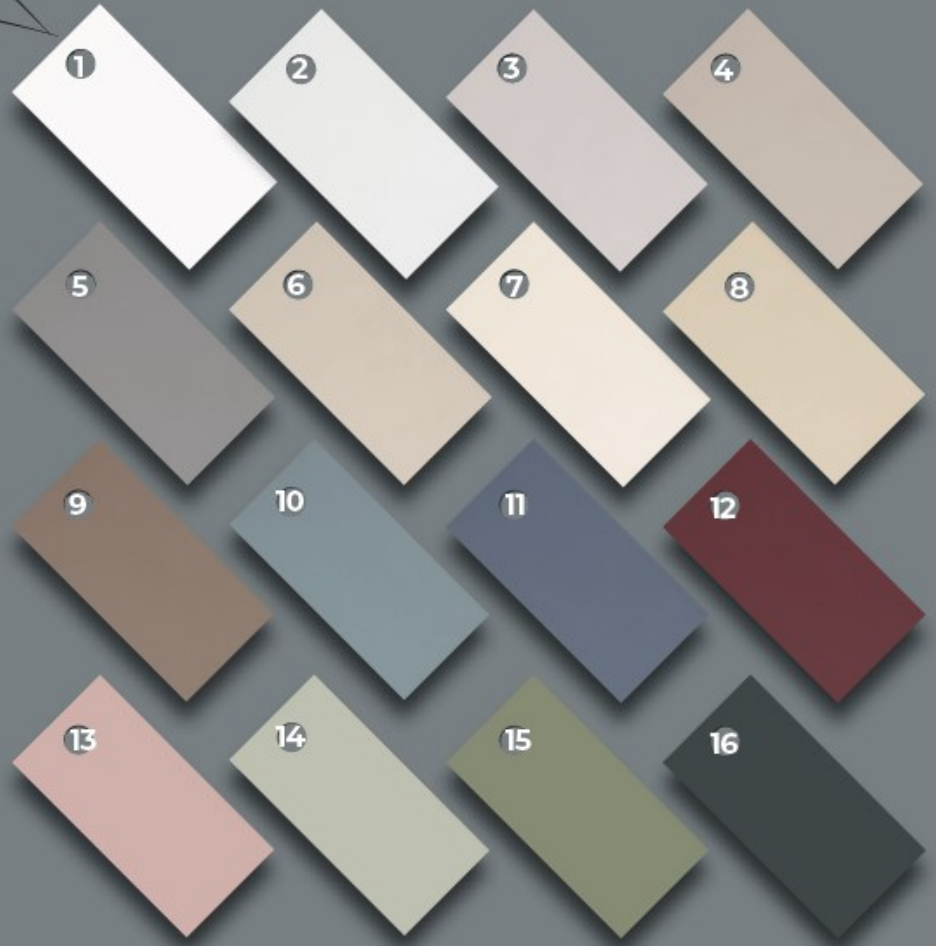

Oak Finish Options - *All Matt Lacquered*

1. Opaque | 2. Natural | 3. Victorian |
4. Cottage White | 5. Cromford Grey |
6. Midnight Sky

Handle Options

WE DO NOT RECOMMEND USING PULL HANDLES / BAR HANDLES
ON THIS COLLECTION

Paint Colour Options

1. Lily White | 2. Coastal Mist | 3. Cotton | 4. Luxury Grey |
 5. Moondust Grey | 6. Cloud | 7. Stone | 8. Truffle |
 9. Pottery Clay | 10. Burrowdale | 11. Portland | 12. Ruby |
 13. Blossom | 14. Meadow | 15. Sage Green | 16. Raven