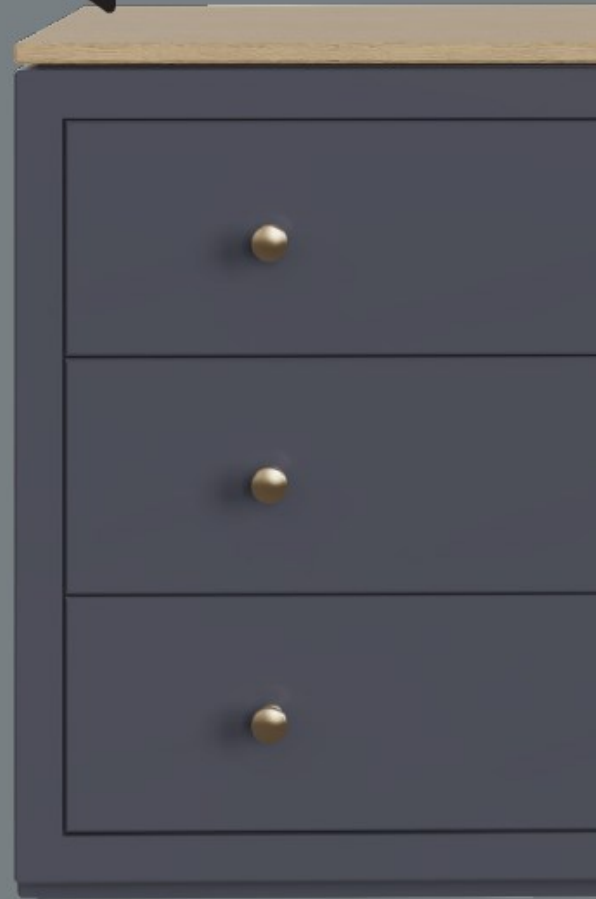

PICK A FINISH FOR YOUR FURNITURE

Oak Finish Options - *All Matt Lacquered*

1. Opaque | 2. Natural | 3. Victorian |
  4. Cottage White | 5. Cromford Grey |
  6. Midnight Sky