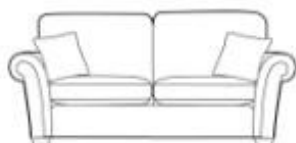

TRURO
ST AUSTELL
WADEBRIDGE
HAYLE

Tregolls Road, TR1 1SB 01872 222 226
8 Manfield Way, Holmbush, PL25 3HQ 01726 70 711
Bridgend, PL27 6DA 01208 814 242
4 Fore Street, Copperhouse, TR27 4DY 01736 755 700

Pieces available / dimensions

3 seater sofa/ sofabed

H 970mm
W 2120mm
D 960mm