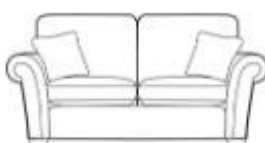

Kiwi sofa / sofa bed

A casually classic scroll arm design with a sharp tailored finish. The proportions are generous with perfectly curved lines and a high back for supreme levels of comfort. In a wide choice of fabrics.

Pieces available / dimensions

3 seater sofa/ sofabed

H 970mm
W 2120mm
D 960mm

2 seater sofa/ sofabed

H 970mm
W 1920mm
D 960mm

2/3 seater sofabeds

Two fold slatted and
webbed metal action.
Depth open 2280mm

Snuggler