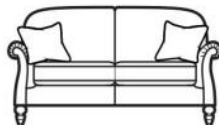

FORMAL BACK AND PILLOW BACK

Grand Pillow Back Sofa

H 100cm W 224cm D 95cm SH 53cm
SW 180cm SD 58cm AH 72cm

Large Two Seater Pillow Back Sofa

H 100cm W 190cm D 95cm SH 53cm
SW 146cm SD 58cm AH 72cm

Two Seater Pillow Back Sofa

H 100cm W 163cm D 95cm SH 53cm
SW 119cm SD 58cm AH 72cm

Grand Formal Back Sofa

H 100cm W 224cm D 95cm SH 53cm
SW 180cm SD 58cm AH 72cm

Large Two Seater Formal Back Sofa

H 100cm W 190cm D 95cm SH 53cm
SW 146cm SD 58cm AH 72cm