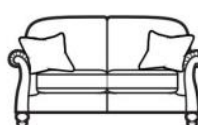

FORMAL BACK AND PILLOW BACK

Grand Pillow Back Sofa

H 100cm W 224cm D 95cm SH 53cm
SW 180cm SD 58cm AH 72cm

Large Two Seater Pillow Back Sofa

H 100cm W 190cm D 95cm SH 53cm
SW 146cm SD 58cm AH 72cm

Two Seater Pillow Back Sofa

H 100cm W 163cm D 95cm SH 53cm
SW 119cm SD 58cm AH 72cm

Grand Formal Back Sofa

H 100cm W 224cm D 95cm SH 53cm
SW 180cm SD 58cm AH 72cm

Large Two Seater Formal Back Sofa

H 100cm W 190cm D 95cm SH 53cm
SW 146cm SD 58cm AH 72cm

Two Seater Formal Back Sofa

H 100cm W 163cm D 95cm SH 53cm
SW 119cm SD 58cm AH 72cm

Snuggler

H 100cm W 131cm D 95cm SH 53cm SW
86cm SD 58cm AH 72cm

Chair

H 100cm W 95cm D 95cm SH 53cm
SW 51cm SD 58cm AH 72cm