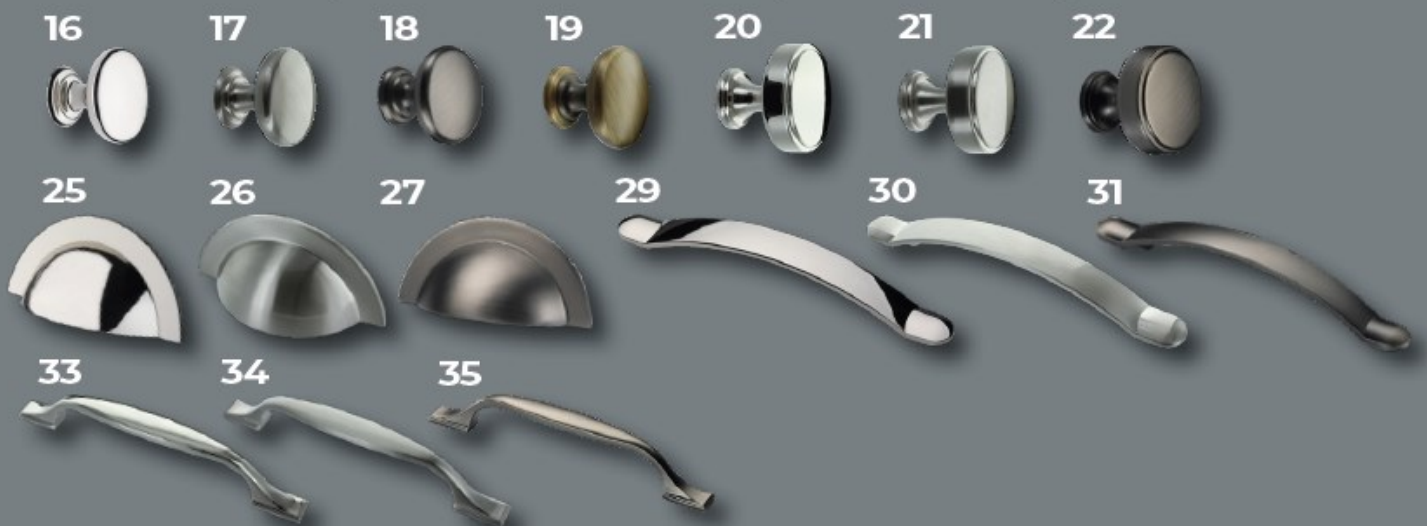

16. Monmouth Knob PN | 17. Monmouth Knob BSN | 18. Monmouth Knob BI |
9. Monmouth Knob AB | 20. Calgary Knob PN | 21. Calgary Knob BSN | 22. Calgary Knob BI |
25. Calgary Cup PN | 26. Calgary Cup BSN | 27. Calgary Cup BI | 29. Monmouth Pull PN |
30. Monmouth Pull BSN | 31. Monmouth Pull BI | 33. Marlborough Pull PN |
34. Marlborough Pull BSN | 35. Marlborough Pull BI

PN = Polished Nickle | BSN = Brushed Satin Nickel | BI = Brushed Iron | AB = Amercian Bronze