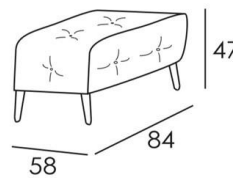

Bravo

www.julianfoye.co.uk

Large Sofa

230

Seat width: 84cm

Sofa

210

Seat width: 74cm

Loveseat

190

Seat width: 64cm

Love seat small

170

Cod. 14
Rectangular Stool

Depth = Seat Height

Armchair