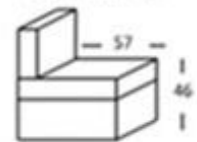

Bravo

www.julianfoye.co.uk

Large Sofa

230

Seat width: 84cm

Sofa

210

Seat width: 74cm

Loveseat

190

Seat width: 64cm

Love seat small

170

Cod. 14
Rectangular Stool

Depth = Seat Height

Armchair