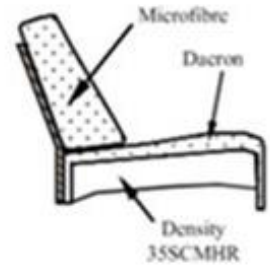

Loveseat

190

Seat width: 64cm

Love seat small

170

Cod. 14
Rectangular Stool

Depth = Seat Height

Armchair