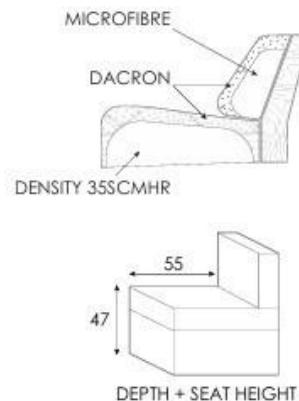

Julian Foye

www.julianfoye.co.uk

TRURO
ST AUSTELL
WADEBRIDGE
HAYLE

Tregolls Road, TR1 1SB 01872 222 226
8 Manfield Way, Holmbush, PL25 3HQ 01726 70 711
Bridgend, PL27 6DA 01208 814 242
4 Fore Street, Copperhouse, TR27 4DY 01736 755 700

Bravo

Carcass: spruce, chipboard and multilayer panels.

Springing: polypropylene and natural elastic belts on back and rings on seats.

Padding: stress-resistant polyurethane foam available in different densities.

Seat cushions: stress-resistant polyurethane density 35SCMHR covered with Dacron hollow soft polyester fibre.

Back cushions: microfibre.

Arms: stress-resistant polyurethane density 35SCMHR covered with Dacron hollow soft polyester fibre.

Metal feet: h 14,5 cm.

SEAT WIDTH: 95 CM