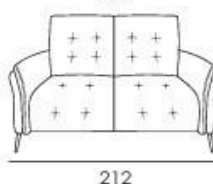

**Metal feet:** h 14,5 cm.

SEAT WIDTH: 95 CM

**Cod. 64**  
Large sofa

SEAT WIDTH: 86 CM

**Cod. 09**  
Sofa

SEAT WIDTH: 76 CM

**Cod. 05**  
Loveseat

**Cod. 03**  
Armchair

SEAT WIDTH: 66 CM

**Cod. 45**  
Loveseat small

**Cod. 60**  
Small armchair

**Cod. 14**  
Rectangular Stool