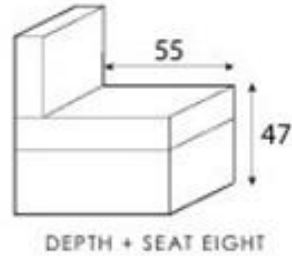

**Metal feet:** h 14,5 cm.

SEAT WIDTH: 95 CM

**Cod. 64**  
Large sofa

SEAT WIDTH: 86 CM

**Cod. 09**  
Sofa

SEAT WIDTH: 76 CM

**Cod. 05**  
Loveseat

**Cod. 03**  
Armchair

SEAT WIDTH: 66 CM

**Cod. 45**  
Loveseat small

**Cod. 60**  
Small armchair

**Cod. 14**  
Rectangular Stool