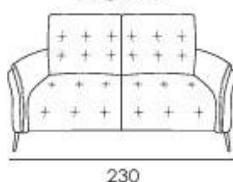

**Metal feet:** h 14,5 cm.

SEAT WIDTH: 95 CM

**Cod. 64**  
Large sofa

SEAT WIDTH: 86 CM

**Cod. 09**  
Sofa

SEAT WIDTH: 76 CM

**Cod. 05**  
Loveseat

**Cod. 03**  
Armchair