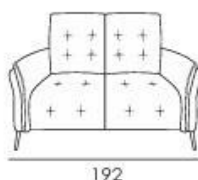

**Metal feet:** h 14,5 cm.

SEAT WIDTH: 95 CM

**Cod. 64**  
Large sofa

SEAT WIDTH: 86 CM

**Cod. 09**  
Sofa

SEAT WIDTH: 76 CM

**Cod. 05**  
Loveseat

**Cod. 03**  
Armchair

SEAT WIDTH: 66 CM

**Cod. 45**  
Loveseat small

**Cod. 60**  
Small armchair

**Cod. 14**  
Rectangular Stool