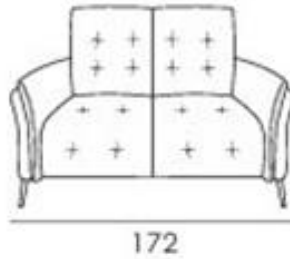

**Metal feet:** h 14,5 cm.

SEAT WIDTH: 95 CM

**Cod. 64**  
Large sofa

SEAT WIDTH: 86 CM

**Cod. 09**  
Sofa

SEAT WIDTH: 76 CM

**Cod. 05**  
Loveseat

**Cod. 03**  
Armchair

SEAT WIDTH: 66 CM

**Cod. 45**  
Loveseat small

**Cod. 60**  
Small armchair

**Cod. 14**  
Rectangular Stool