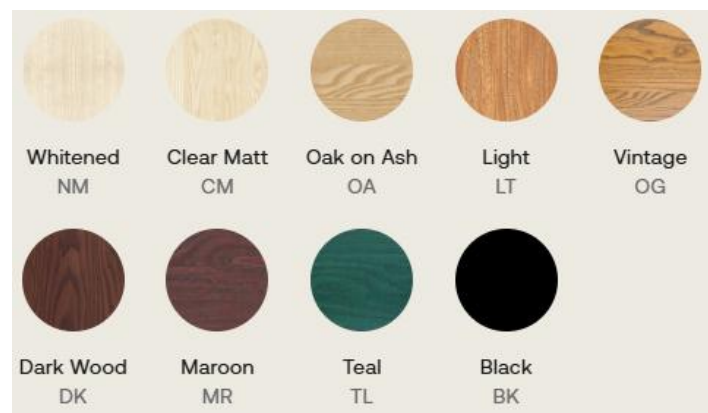

ercol Bix Desk

Made from solid ash, the ercol Bix desk is an asymmetrical shaped statement piece. The desk has elegant, tapered legs and smooth flowing lines with a curve to allow a perfect fit for an office chair.

Finishes

Whitened, Clear Matt, Oak on Ash, Light, Vintage, Dark Wood, Maroon, Teal, Black

Size

W119 x H75 X D61cm