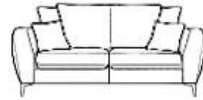

## Pillow back

**Grand sofa  
pillowback**

W 229 x H 94 x D 99cm

**3 seater sofa  
pillowback**

W 207 x H 94 x D 99cm

**Chair**

W 105 x H 94 x D 94cm

**Swivel chair**