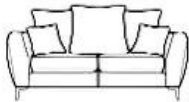

## Pillow back

**Grand sofa  
pillowback**

W 229 x H 94 x D 99cm

**3 seater sofa  
pillowback**

W 207 x H 94 x D 99cm

**Chair**

W 105 x H 94 x D 94cm

**Swivel chair**

W 79 x H 89 x D 89cm

**2 seater sofa  
pillowback**

W 185 x H 94 x D 99cm

**Square stool**

W 84 x H 41 x D 84cm

**Legged Ottoman**

W 100 x H 40 x D 57cm