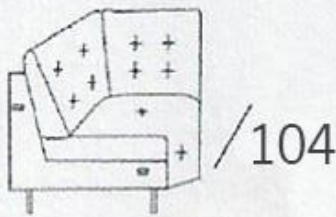

**1SX**

**ARMCHAIR 1ARM LHF (00)**

Code 00sx / 02dx

Armchair 1 arm lhf/rhf

**1DX**

**ARMCHAIR 1ARM RHF (02)**

Code 00sx / 02dx

Armchair 1 arm lhf/rhf

98

Depth and Seat Height

SEAT WIDTH: 66 CM

**ANGC**

**CUT SQUARE CORNER (112)**

104

**Cod. 45**  
Loveseat small

172