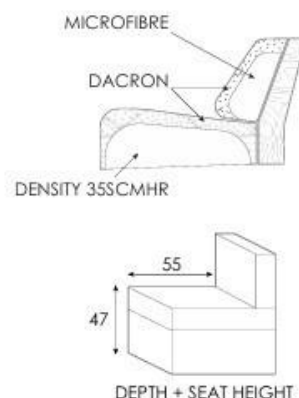

Julian Foye

www.julianfoye.co.uk

TRURO
ST AUSTELL
WADEBRIDGE
HAYLE

Tregolls Road, TR1 1SB 01872 222 226
8 Manfield Way, Holmbush, PL25 3HQ 01726 70 711
Bridgend, PL27 6DA 01208 814 242
4 Fore Street, Copperhouse, TR27 4DY 01736 755 700

Bravo