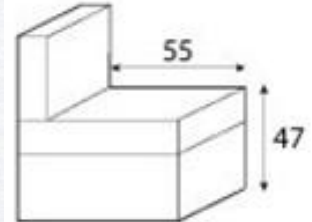

**1SX**

**ARMCHAIR 1ARM LHF (00)**

Code 00sx / 02dx

Armchair 1 arm lhf/rhf

**1DX**

**ARMCHAIR 1ARM RHF (02)**

Code 00sx / 02dx

Armchair 1 arm lhf/rhf

98

Depth and Seat Height

SEAT WIDTH: 66 CM

**ANGC**

**CUT SQUARE CORNER (112)**

104

**Cod. 45**  
Loveseat small

172