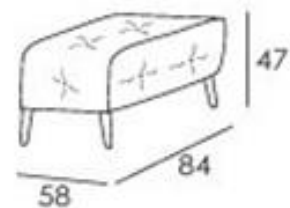

Julian Foye

www.julianfoye.co.uk

TRURO
ST AUSTELL
WADEBRIDGE
HAYLE

Tregolls Road, TR1 1SB 01872 222 226
8 Manfield Way, Holmbush, PL25 3HQ 01726 70 711
Bridgend, PL27 6DA 01208 814 242
4 Fore Street, Copperhouse, TR27 4DY 01736 755 700

1SX

ARMCHAIR 1ARM LHF (00)

Code 00sx / 02dx

Armchair 1 arm lhf/rhf

1DX

ARMCHAIR 1ARM RHF (02)

Code 00sx / 02dx

Armchair 1 arm lhf/rhf

98

Depth and Seat Height

SEAT WIDTH: 66 CM

ANGC

CUT SQUARE CORNER (112)

104

Cod. 45
Loveseat small

172

Cod. 60
Small armchair

106

A1 TDX RHF Corner and Terminal Chair (RHF)

104

246

Corner and Terminal Chair (LHF)

A1 TSX LHF

104

246

Cod. 14
Rectangular Stool

58

84

47