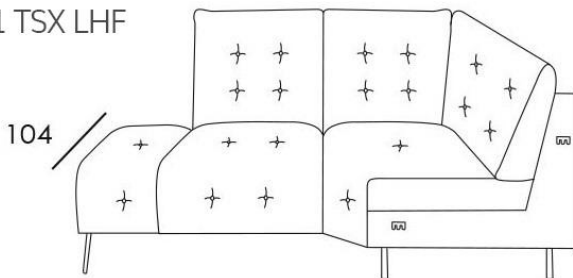

98

Depth and Seat Height

SEAT WIDTH: 66 CM

**ANGC**

**CUT SQUARE CORNER (112)**

104

**Cod. 45**  
Loveseat small

172

**Cod. 60**  
Small armchair

106

A1 TDX RHF Corner and Terminal Chair (RHF)

104

246

Corner and Terminal Chair (LHF)

A1 TSX LHF

104