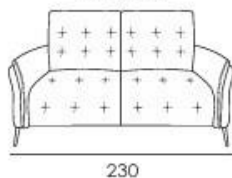

**Metal feet:** h 14,5 cm.

SEAT WIDTH: 95 CM

Cod. 64  
Large sofa

SEAT WIDTH: 86 CM

Cod. 09  
Sofa

SEAT WIDTH: 76 CM

Cod. 05  
Loveseat

Cod. 03  
Armchair

98

Depth and Seat Height

SEAT WIDTH: 66 CM

**ANGC**

**CUT SQUARE CORNER (112)**

104

**Cod. 45**  
Loveseat small

172