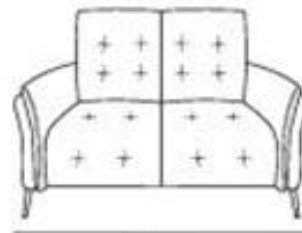

**1SX**

**ARMCHAIR 1ARM LHF (00)**

Code 00sx / 02dx

Armchair 1 arm lhf/rhf

**1DX**

**ARMCHAIR 1ARM RHF (02)**

Code 00sx / 02dx

Armchair 1 arm lhf/rhf

98

Depth and Seat Height

SEAT WIDTH: 66 CM

**ANGC**

**CUT SQUARE CORNER (112)**

104

**Cod. 45**  
Loveseat small

172