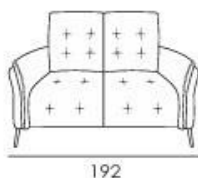

**Metal feet:** h 14,5 cm.

SEAT WIDTH: 95 CM

Cod. 64  
Large sofa

SEAT WIDTH: 86 CM

Cod. 09  
Sofa

SEAT WIDTH: 76 CM

Cod. 05  
Loveseat

Cod. 03  
Armchair

98

Depth and Seat Height

SEAT WIDTH: 66 CM

**ANGC**

**CUT SQUARE CORNER (112)**

104

**Cod. 45**  
Loveseat small

172