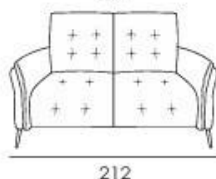

**Metal feet:** h 14,5 cm.

SEAT WIDTH: 95 CM

Cod. 64  
Large sofa

SEAT WIDTH: 86 CM

Cod. 09  
Sofa

SEAT WIDTH: 76 CM

Cod. 05  
Loveseat

Cod. 03  
Armchair

98

Depth and Seat Height

SEAT WIDTH: 66 CM

**ANGC**

**CUT SQUARE CORNER (112)**

104

**Cod. 45**  
Loveseat small

172