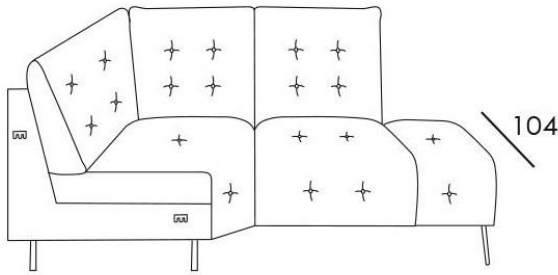

106

A1 TDX RHF Corner and Terminal Chair (RHF)