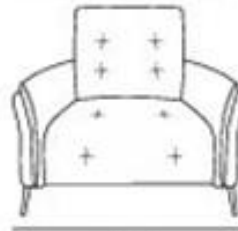

172

Cod. 60
Small armchair