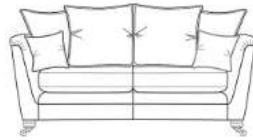

Standard back or pillow back options available for sofas.

- Choice of feet and leg finishes
- 10 year structural guarantee
- 10 year cold cure seat cushion guarantee

Truro
St Austell
Wadebridge
Hayle

Tregolls Road, TR1 1SB
8 Manfield Way, Holmbush, PL25 3HQ
Bridgend, PL27 6DA
4 Fore Street, Copperhouse, TR27 4DY

01872 222 226
01726 70711
01208 814 242
01736 755 700

Grand sofa

H 950mm
W 2270mm
D 1040mm

3 seater sofa

H 950mm
W 2040mm
D 1040mm

2 seater sofa

H 950mm
W 1830mm
D 1040mm

Grand sofa

H 950mm
W 2270mm
D 1040mm

3 seater sofa

H 950mm
W 2040mm
D 1040mm

2 seater sofa

H 950mm
W 1830mm
D 1040mm

Snuggler

H 950mm
W 1400mm
D 1040mm

Accent chair