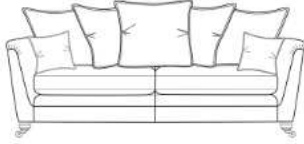

01872 222 226
01726 70711
01208 814 242
01736 755 700

Grand sofa

H 950mm
W 2270mm
D 1040mm

3 seater sofa

H 950mm
W 2040mm
D 1040mm

2 seater sofa

H 950mm
W 1830mm
D 1040mm

Grand sofa