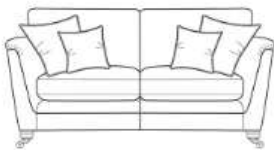

01872 222 226
01726 70711
01208 814 242
01736 755 700

Grand sofa

H 950mm
W 2270mm
D 1040mm

3 seater sofa

H 950mm
W 2040mm
D 1040mm

2 seater sofa

H 950mm
W 1830mm
D 1040mm

Grand sofa

H 950mm
W 2270mm
D 1040mm

3 seater sofa

H 950mm
W 2040mm
D 1040mm

2 seater sofa

H 950mm
W 1830mm
D 1040mm

Snuggler

H 950mm
W 1400mm
D 1040mm

Accent chair

H 890mm
W 760mm
D 900mm

Chair

H 1000mm
W 1000mm
D 970mm

Square stool

H 390mm
W 840mm
D 840mm

Legged Ottoman

H 400mm
W 1000mm
D 570mm

Storage stool