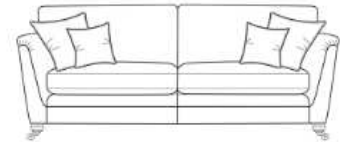

01872 222 226
01726 70711
01208 814 242
01736 755 700

Grand sofa

H 950mm
W 2270mm
D 1040mm

3 seater sofa

H 950mm
W 2040mm
D 1040mm

2 seater sofa

H 950mm
W 1830mm
D 1040mm

Grand sofa

H 950mm
W 2270mm
D 1040mm

3 seater sofa

H 950mm
W 2040mm
D 1040mm

2 seater sofa

H 950mm
W 1830mm
D 1040mm

Snuggler

H 950mm
W 1400mm
D 1040mm

Accent chair